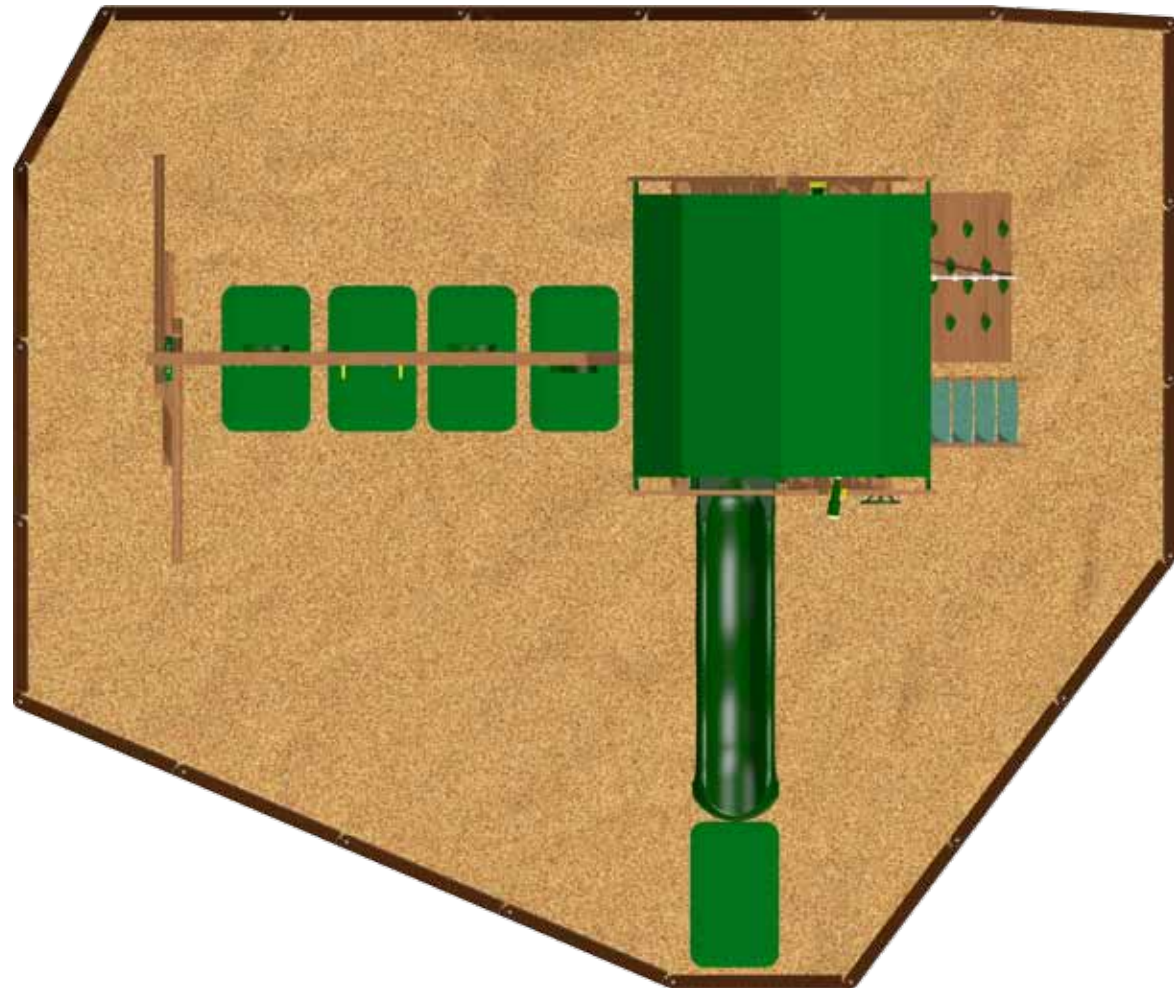

### Dimensions:

**Swing Set Footprint: 19'11" x 15'1"**  
CPSC Recommended Space: 31'0" x 30'6"

#### Contoured Play Zone

Required Space: **26'3" x 22'2"**  
(5) Wear Pads

#### Wood Mulch Option (6" Depth)

9 cu yd: Price set by dealer  
(21) 6" Borders & Spikes

The CPSC (Consumer Product Safety Commission) recommends a Play Zone in front of and behind the swings that is twice the height of the swing pivot, plus a clear space extending 6' around the play structure. The swing set layouts pictured in this catalog do not conform with CPSC recommendations. Play Zones that meet the CPSC guidelines are available.