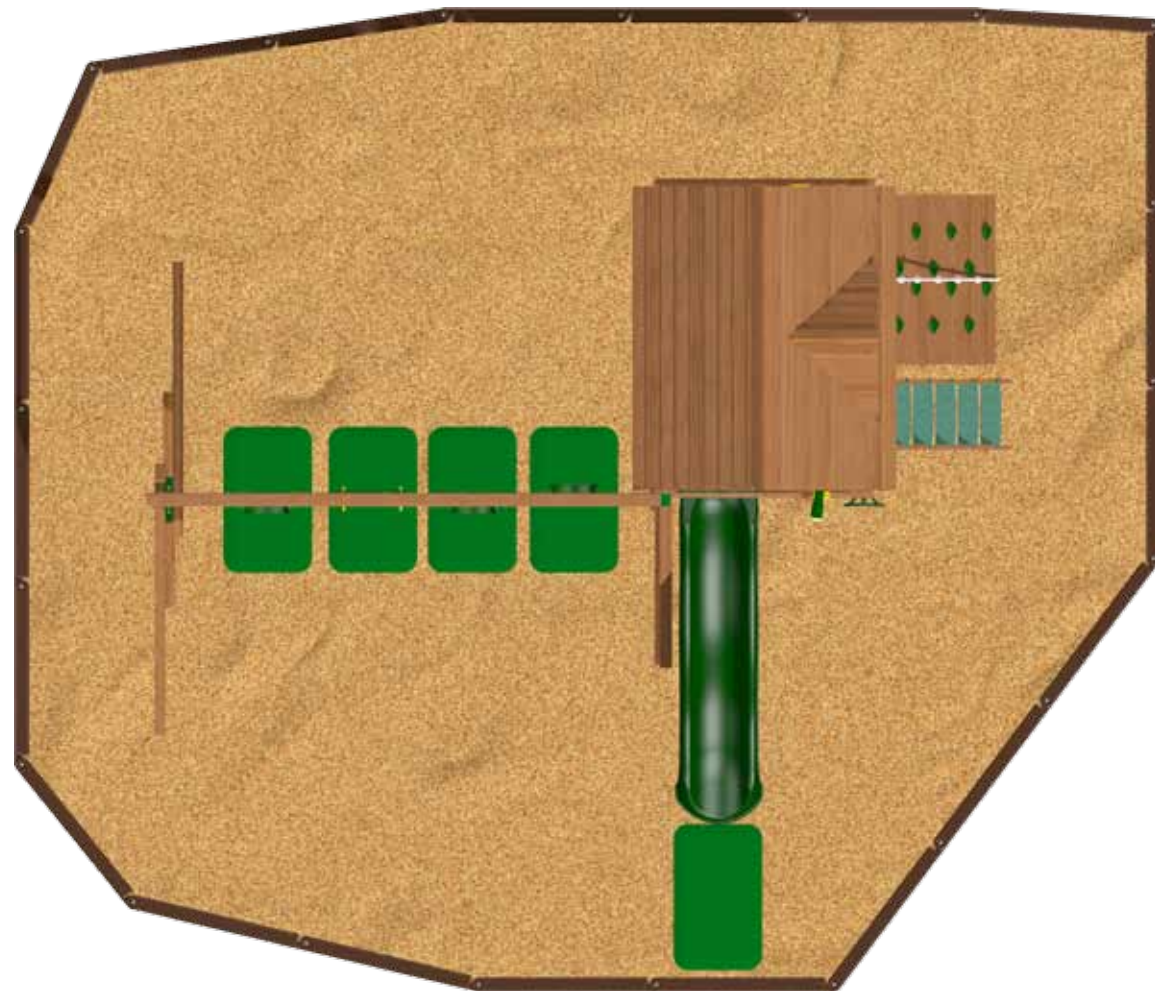

### Dimensions:

**Swing Set Footprint:** 19'4" x 14'7"  
CPSC Recommended Space: 31'4" x 36'3"

#### Contoured Play Zone

Required Space: 26'0" x 22'2"  
(5) Wear Pads

#### Rubber Mulch Option (3" Depth)

(80) 40 lb. Bags  
(21) 6" Borders & Spikes

#### Wood Mulch Option (6" Depth)

9 cu yd: Price set by dealer  
(21) 6" Borders & Spikes

The CPSC (Consumer Product Safety Commission) recommends a Play Zone in front of and behind the swings that is twice the height of the swing pivot, plus a clear space extending 6' around the play structure. The swing set layouts pictured in this catalog do not conform with CPSC recommendations. Play Zones that meet the CPSC guidelines are available.