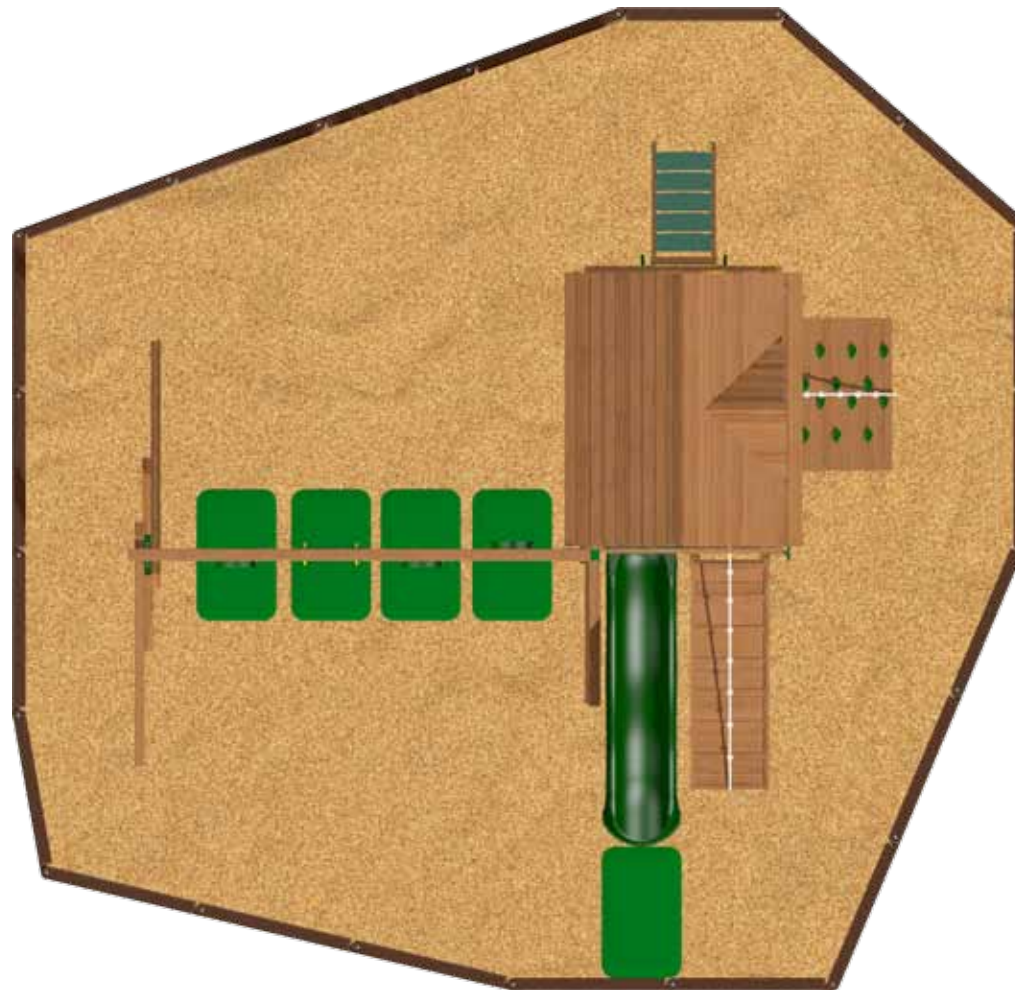

- 5' x 7' Play Deck (5' high)
- Wood Roof
- Access Ladder w/ wide flat steps
- Deluxe Hand Grips
- 10' Scoop Slide
- 9' high Swing Beam
- (3) Sling Swings & Ring Trapeze
- Rock Climber
- Ramp
- Play Floor
- Picnic Table
- Gable Fans
- Dormer
- Steering Wheel, Telescope, Telephone & Periscope
- Limited Lifetime Warranty

Dimensions:

Swing Set Footprint: 19'3" x 17'8"
CPSC Recommended Space: 31'3" x 36'3"

Contoured Play Zone

Required Space: **25'6" x 24'8"**
(5) Wear Pads

Rubber Mulch Option (3" Depth)

(81) 40 lb. Bags
(21) 6" Borders & Spikes

Wood Mulch Option (6" Depth)

9 cu yd: Price set by dealer
(21) 6" Borders & Spikes

The CPSC (Consumer Product Safety Commission) recommends a Play Zone in front of and behind the swings that is twice the height of the swing pivot, plus a clear space extending 6' around the play structure. The swing set layouts pictured in this catalog do not conform with CPSC recommendations. Play Zones that meet the CPSC guidelines are available.