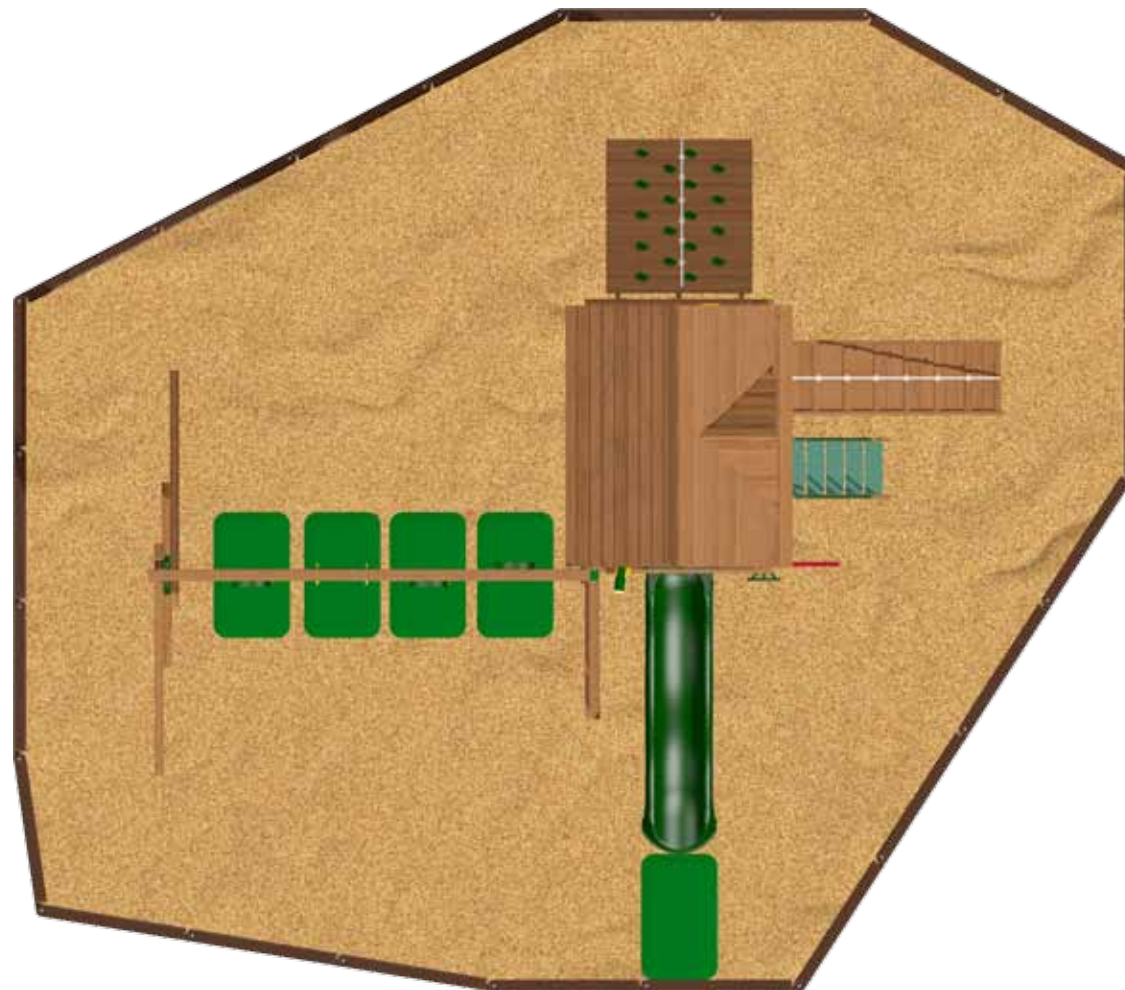

- 5' x 7' Play Deck (5' high)
- Wood Roof
- Access Ladder w/ wide flat steps
- Deluxe Hand Grips
- 10' Scoop Slide
- 9' high Swing Beam
- (3) Sling Swings & Ring Trapeze
- Pinnacle Rock Wall
- Ramp
- Play Walls & Play Floor
- Access Ladder Handles
- Fireman's Pole
- Gable Fans
- Dormer
- Steering Wheel, Telescope, Telephone & Periscope
- Limited Lifetime Warranty

Dimensions:

Swing Set Footprint: 22'6" x 18'10"
CPSC Recommended Space: 34'6" x 36'0"

Contoured Play Zone

Required Space: **29'5" x 25'10"**
(5) Wear Pads

Rubber Mulch Option (3" Depth)

(97) 40 lb. Bags
(23) 6" Borders & Spikes

Wood Mulch Option (6" Depth)

11 cu yd: Price set by dealer
(23) 6" Borders & Spikes

The CPSC (Consumer Product Safety Commission) recommends a Play Zone in front of and behind the swings that is twice the height of the swing pivot, plus a clear space extending 6' around the play structure. The swing set layouts pictured in this catalog do not conform with CPSC recommendations. Play Zones that meet the CPSC guidelines are available.