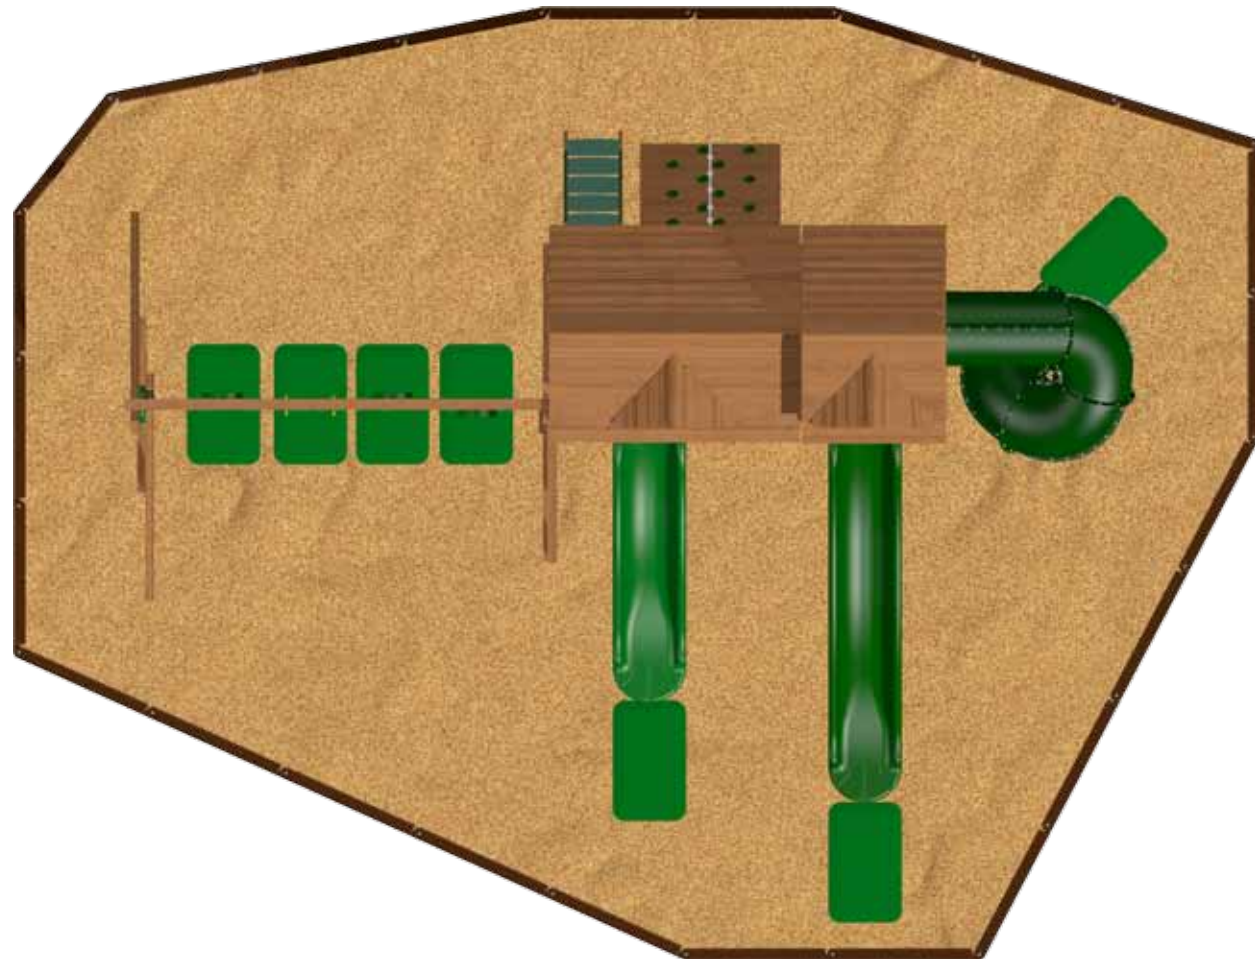

Lexington Series

Package

10

Lexington Series

Package

10

Premium
Southern Yellow Pine

Includes:

- 5' x 7' Play Deck (5' high) w/ Wood Roof
- Access Ladder w/ wide flat steps
- Deluxe Hand Grips
- 10' Super Wave Slide
- 9' high Swing Beam
- (3) Sling Swings & Ring Trapeze
- Rock Climber
- Sky Box Play Deck with Wood Roof
- Sky Box Play Floor & Play Walls
- Clubhouse
- Flower Box & Shutters
- 14' Swoosh Slide
- Access Ladder Handles
- Gable Fans & Dormers
- Bubble Panel
- Spiral Slide
- Tic Tac Toe
- Steering Wheel, Telescope, Telephone & Periscope
- Limited Lifetime Warranty

Dimensions:

Swing Set Footprint: 27'8" x 18'5"
CPSC Recommended Space: 39'9" x 36'0"

Contoured Play Zone
Required Space: 34'1" x 26'1"
(7) Wear Pads

Rubber Mulch Option (3" Depth)
(112) 40 lb. Bags
(25) 6" Borders & Spikes

Wood Mulch Option (6" Depth)
13 cu yd: Price set by dealer
(25) 6" Borders & Spikes

The CPSC (Consumer Product Safety Commission) recommends a Play Zone in front of and behind the swings that is twice the height of the swing pivot, plus a clear space extending 6' around the play structure. The swing set layouts pictured in this catalog do not conform with CPSC recommendations. Play Zones that meet the CPSC guidelines are available.