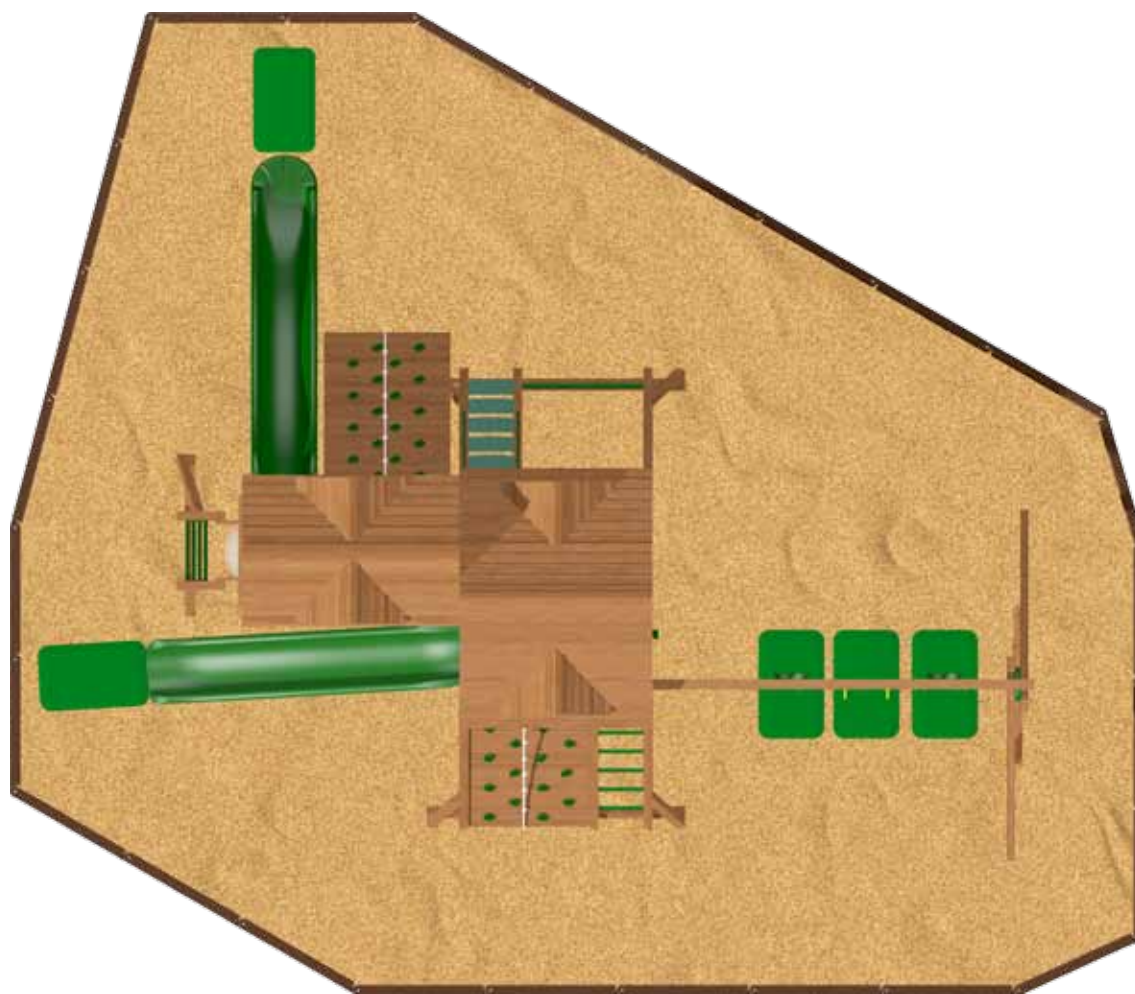

- 5' x 7' Play Deck (6' high) with Wood Roof
- Access Ladder w/ wide flat steps
- Deluxe Hand Grips
- Rock Climbing Wall
- Built-In Tire Swing
- 12' Rocket Slide
- Chain Climber & Rung Climber
- 9' high Swing Beam
- (3) Sling Swings & (1) Ring Trapeze
- Bubble Panel
- Tic Tac Toe
- Gable Fans & (4) Dormers
- 3' x 7' Fun Deck (7' high) with Wood Roof
- Slide Handle & Access Ladder Handles
- 14' Swoosh Slide
- Pinnacle Rock Wall
- Ship's Wheel, Telescope, Telephone & Binocular
- Limited Lifetime Warranty

Dimensions:

Swing Set Footprint: 26'11" x 21'5"
CPSC Recommended Space: 38'11" x 40'3"

Contoured Play Zone

Required Space: **34'6" x 29'11"**
(5) Wear Pads

Rubber Mulch Option (3" Depth)

(129) 40 lb. Bags
(27) 6" Borders & Spikes

Wood Mulch Option (6" Depth)

15 cu yd: *Price set by dealer*
(27) 6" Borders & Spikes

The CPSC (Consumer Product Safety Commission) recommends a Play Zone in front of and behind the swings that is twice the height of the swing pivot, plus a clear space extending 6' around the play structure. The swing set layouts pictured in this catalog do not conform with CPSC recommendations. Play Zones that meet the CPSC guidelines are available.