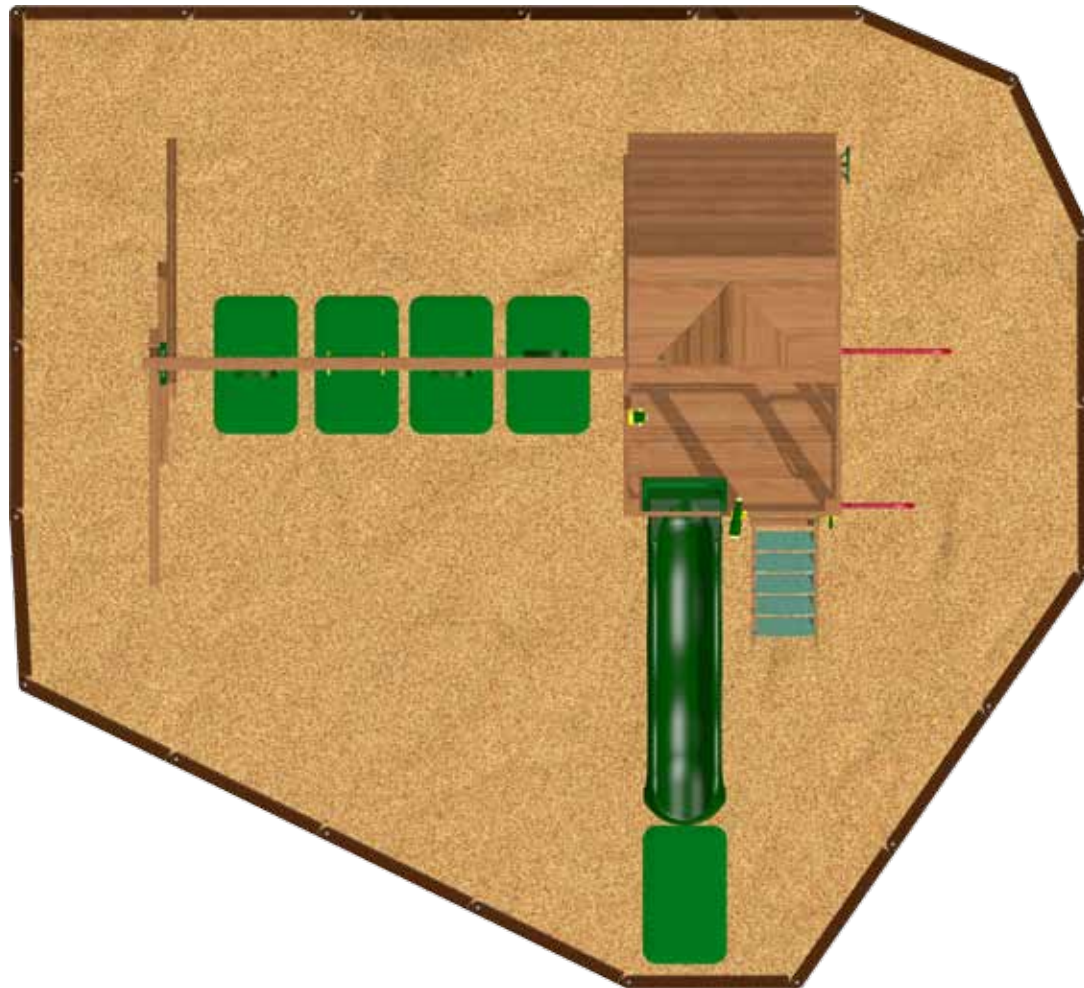

- 5' x 9' Play Deck (5' high)
- Wood Roof w/ Dormer & Gable Fans
- Clubhouse w/ Porch
- Access Ladder w/ wide flat steps
- Deluxe Hand Grips
- 10' Scoop Slide
- 9' high Swing Beam
- (3) Sling Swings & Ring Trapeze
- Fireman's Pole
- Chin-up Bar
- Picnic Table
- Steering Wheel, Telescope, Telephone & Periscope
- Limited Lifetime Warranty

Dimensions:

Swing Set Footprint: 19'3" x 15'11"
CPSC Recommended Space: 31'3" x 31'0"

Contoured Play Zone

Required Space: 25'9" x 23'5"
(5) Wear Pads

Rubber Mulch Option (3" Depth)

(80) 40 lb. Bags
(21) 6" Borders & Spikes

Wood Mulch Option (6" Depth)

9 cu yd: Price set by dealer
(21) 6" Borders & Spikes

The CPSC (Consumer Product Safety Commission) recommends a Play Zone in front of and behind the swings that is twice the height of the swing pivot, plus a clear space extending 6' around the play structure. The swing set layouts pictured in this catalog do not conform with CPSC recommendations. Play Zones that meet the CPSC guidelines are available.