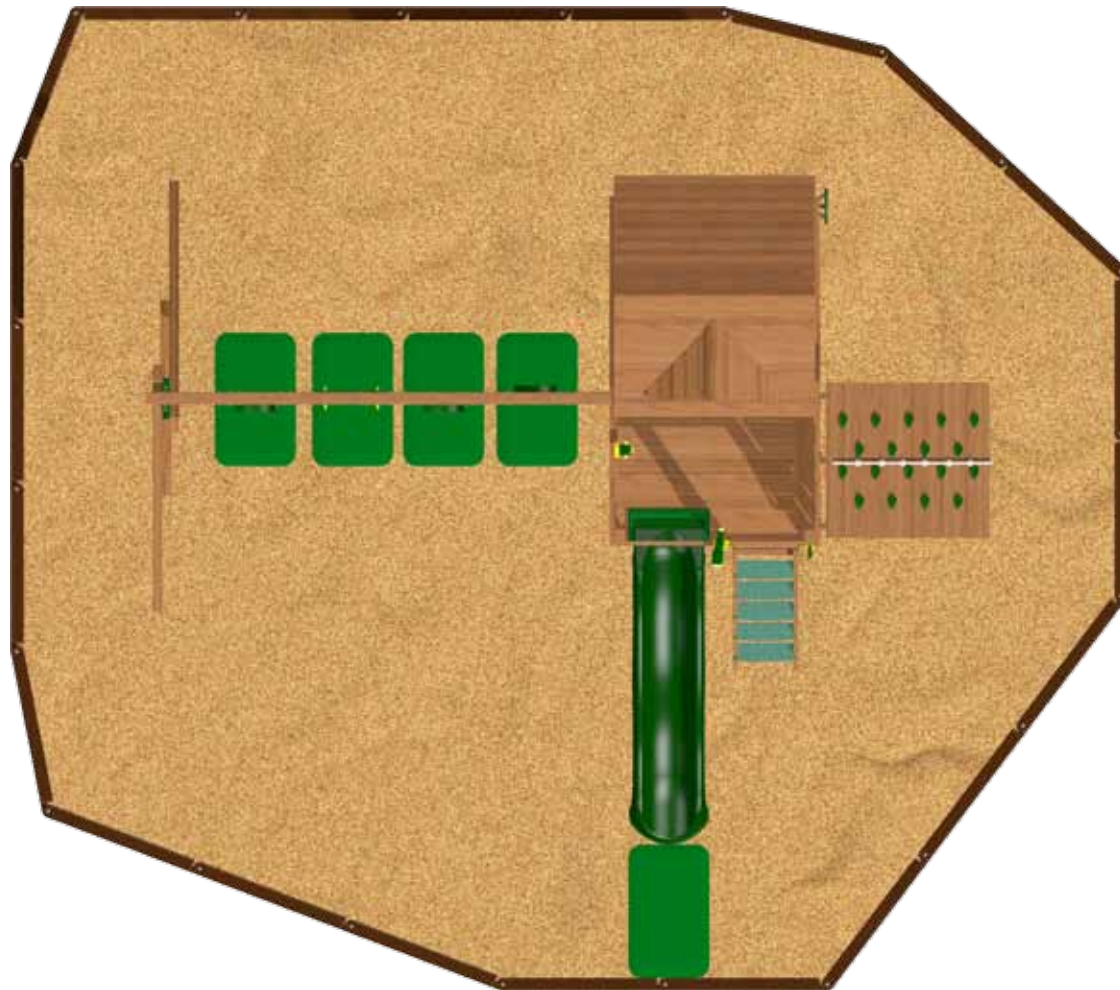

#### Rubber Mulch Option (3" Depth)

(91) 40 lb. Bags

(22) 6" Borders & Spikes

#### Wood Mulch Option (6" Depth)

10 cu yd: *Price set by dealer*

(22) 6" Borders & Spikes

The CPSC (Consumer Product Safety Commission) recommends a Play Zone in front of and behind the swings that is twice the height of the swing pivot, plus a clear space extending 6' around the play structure. The swing set layouts pictured in this catalog do not conform with CPSC recommendations. Play Zones that meet the CPSC guidelines are available.