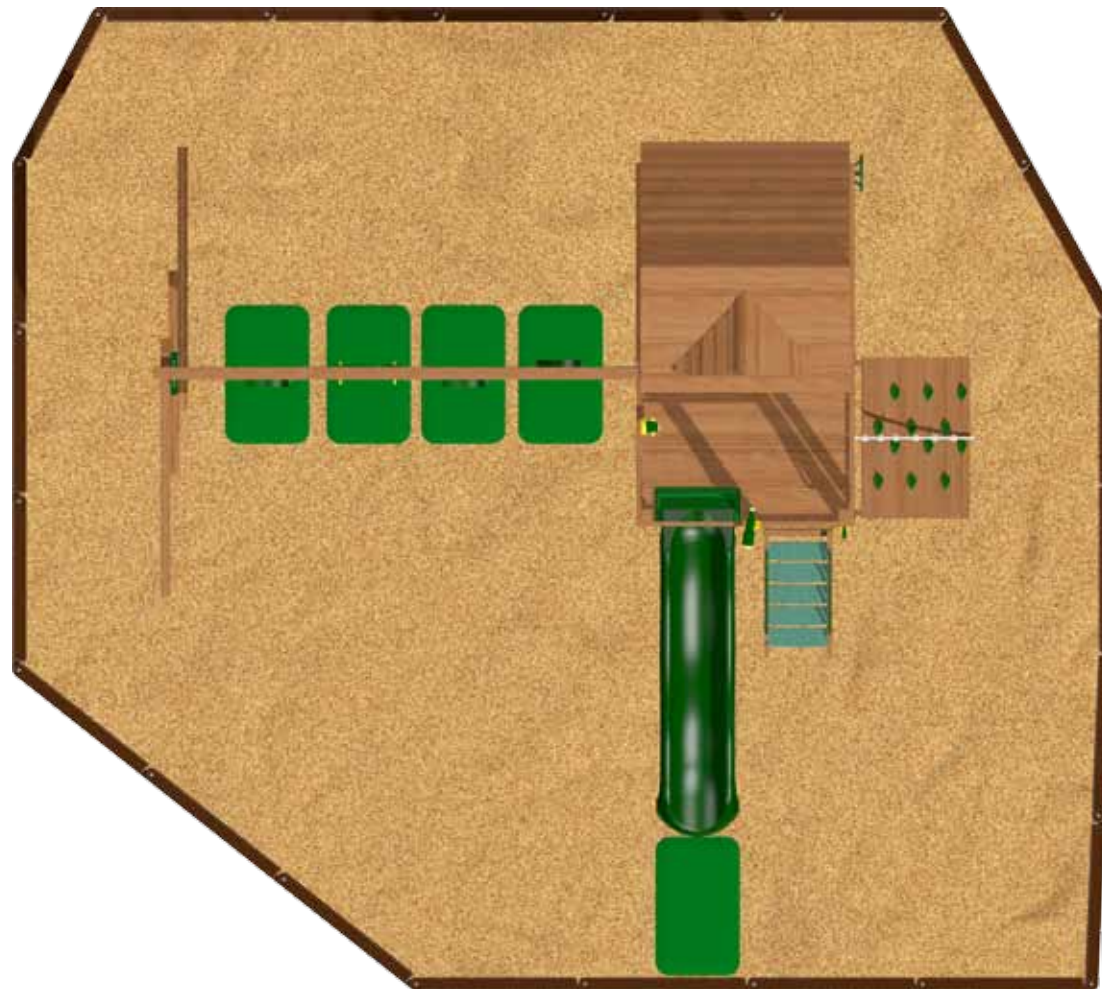

### Dimensions:

**Swing Set Footprint: 19'5" x 16'5"**  
CPSC Recommended Space: 31'5" x 36'0"

#### Contoured Play Zone

Required Space: **26'1" x 23'4"**  
(5) Wear Pads

#### Rubber Mulch Option (3" Depth)

(87) 40 lb. Bags  
(22) 6" Borders & Spikes

#### Wood Mulch Option (6" Depth)

10 cu yd: Price set by dealer  
(22) 6" Borders & Spikes

The CPSC (Consumer Product Safety Commission) recommends a Play Zone in front of and behind the swings that is twice the height of the swing pivot, plus a clear space extending 6' around the play structure. The swing set layouts pictured in this catalog do not conform with CPSC recommendations. Play Zones that meet the CPSC guidelines are available.