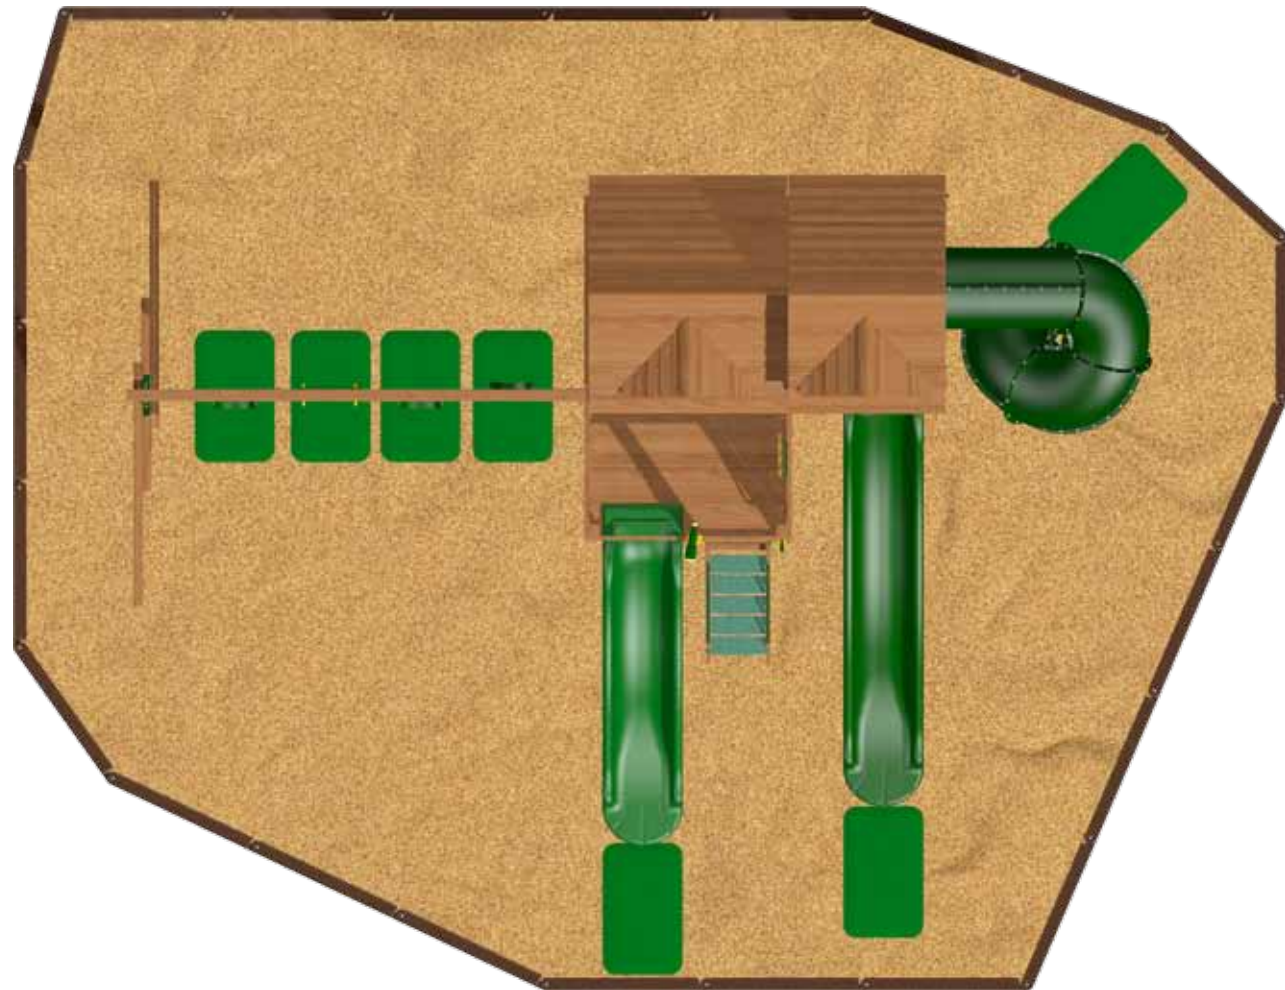

Ridgefield *Series*

Package

9

Ridgefield Series

Package

9

Premium
Southern Yellow Pine

Includes:

- 5' x 9' Play Deck (5' high)
- Wood Roof w/ Dormers & Gable Fans
- Clubhouse w/ Porch
- Access Ladder w/ wide flat steps
- Deluxe Hand Grips
- 10' Super Wave Slide
- 9' high Swing Beam
- (3) Sling Swings & Ring Trapeze
- Sky Box Play Deck w/ Wood Roof
- Gable Fans & Dormers
- Clubhouse
- Bubble Panel
- Porch Play Floor & Play Walls
- 14' Swoosh Slide
- Access Ladder Handles & Slide Handle
- Spiral Slide
- Flower Box & Shutters
- Ship's Wheel, Telescope, Telephone & Binocular
- Limited Lifetime Warranty

Dimensions:

Swing Set Footprint: 25'8" x 16'8"
CPSC Recommended Space: 37'8" x 36'0"

Contoured Play Zone
Required Space: 31'11" x 24'7"
(7) Wear Pads

Rubber Mulch Option (3" Depth)
(105) 40 lb. Bags
(24) 6" Borders & Spikes

Wood Mulch Option (6" Depth)
12 cu yd: Price set by dealer
(24) 6" Borders & Spikes

The CPSC (Consumer Product Safety Commission) recommends a Play Zone in front of and behind the swings that is twice the height of the swing pivot, plus a clear space extending 6' around the play structure. The swing set layouts pictured in this catalog do not conform with CPSC recommendations. Play Zones that meet the CPSC guidelines are available.