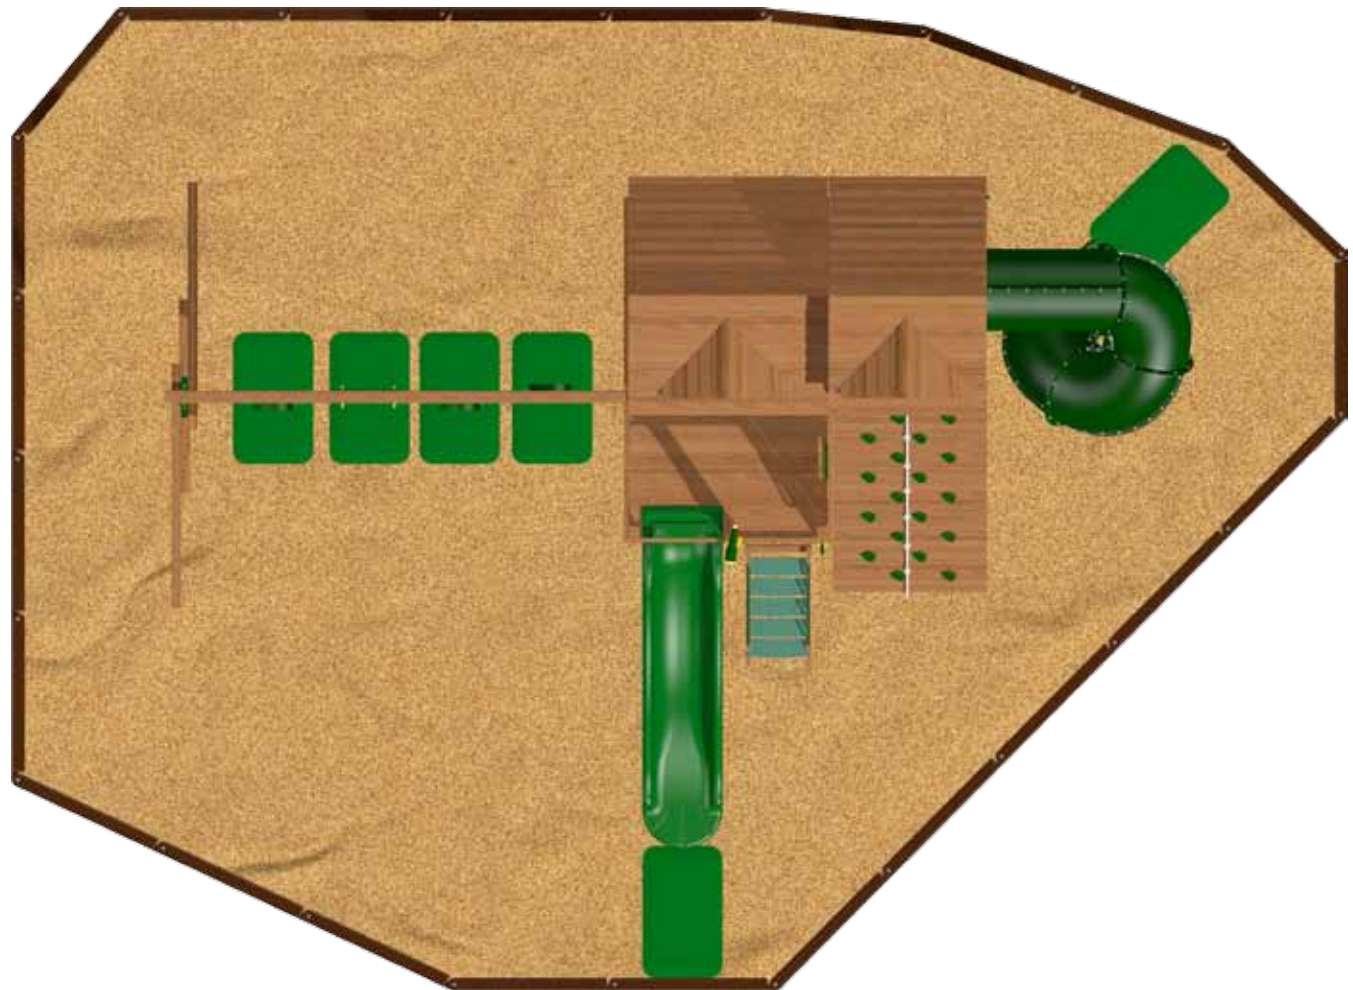

# 10

**Premium**  
Southern Yellow Pine

### Includes:

- 5' x 9' Play Deck (5' high)
- Wood Roof w/ Dormers & Gable Fans
- Clubhouse w/ Porch
- Access Ladder w/ wide flat steps
- Deluxe Hand Grips
- 10' Super Wave Slide
- 9' high Swing Beam
- (3) Sling Swings & Ring Trapeze
- Sky Box Play Deck w/ Wood Roof
- Clubhouse w/ Flower Box & Shutters
- Bubble Panel
- Porch Play Floor & Play Walls
- Pinnacle Rock Wall
- Access Ladder Handles & Slide Handle
- Spiral Slide
- Tic Tac Toe
- Ship's Wheel, Telescope, Telephone & Binocular
- Limited Lifetime Warranty

### Dimensions:

**Swing Set Footprint: 25'8" x 16'8"**  
CPSC Recommended Space: 37'8" x 36'0"

**Contoured Play Zone**  
Required Space: **33'4" x 24'6"**  
(6) Wear Pads

**Rubber Mulch Option (3" Depth)**  
(103) 40 lb. Bags  
(24) 6" Borders & Spikes

**Wood Mulch Option (6" Depth)**  
12 cu yd: *Price set by dealer*  
(24) 6" Borders & Spikes

The CPSC (Consumer Product Safety Commission) recommends a Play Zone in front of and behind the swings that is twice the height of the swing pivot, plus a clear space extending 6' around the play structure. The swing set layouts pictured in this catalog do not conform with CPSC recommendations. Play Zones that meet the CPSC guidelines are available.