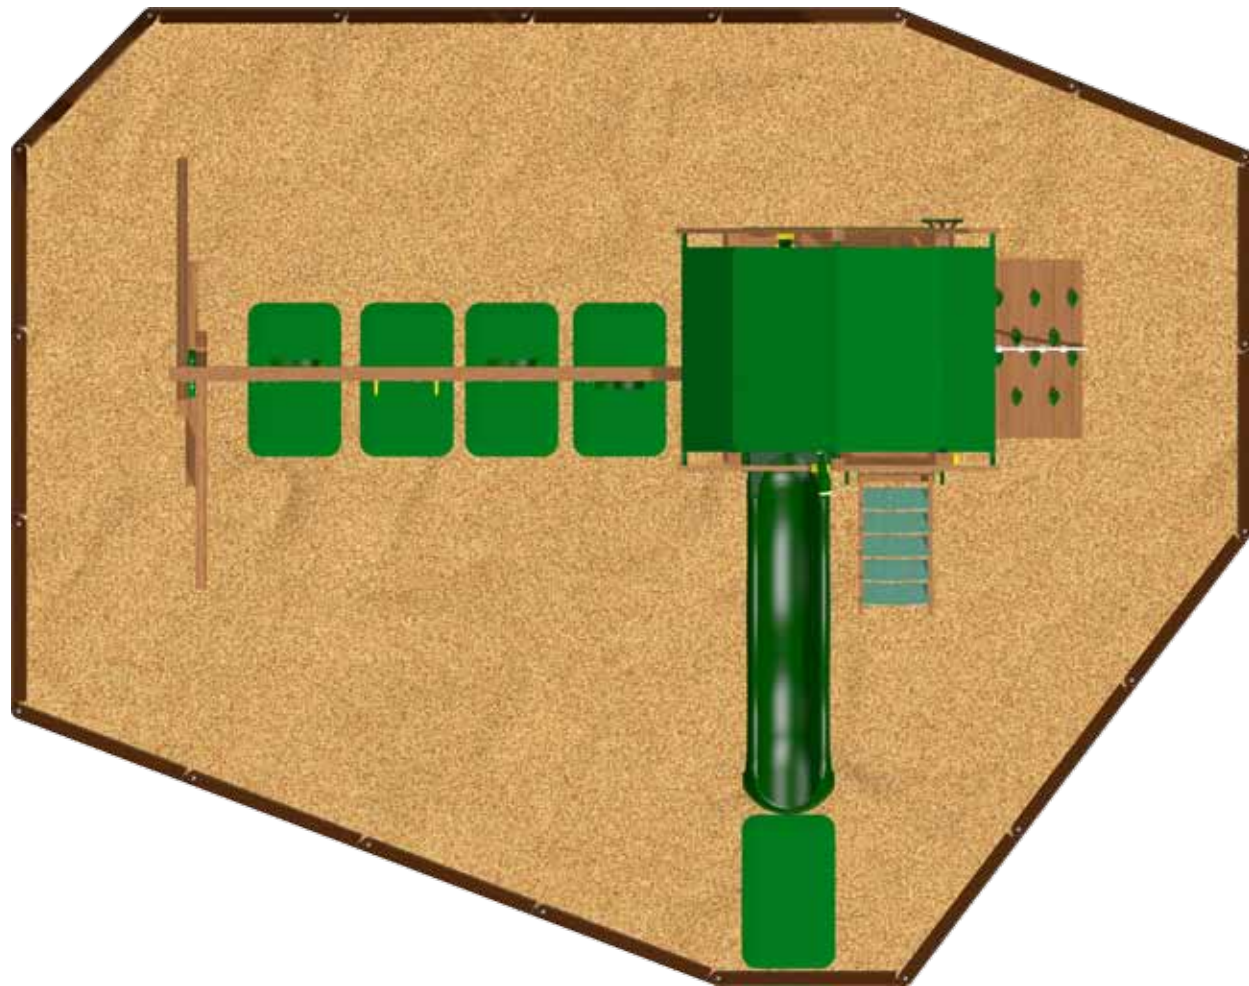

- 5' x 5' Play Deck (5' high)
- Gambrel Tent Roof
- Access Ladder w/ wide flat steps
- Deluxe Hand Grips
- 10' Scoop Slide
- 7' high Swing Beam
- (3) Sling Swings & Ring Trapeze
- Rock Climber
- Sandbox Cover
- Steering Wheel, Telescope Telephone & Periscope
- Limited Lifetime Warranty

Dimensions:

Swing Set Footprint: 19'7" x 14'1"
CPSC Recommended Space: 31'7" x 29'6"

Contoured Play Zone

Required Space: 26'6" x 20'10"
(5) Wear Pads

Rubber Mulch Option (3" Depth)

(72) 40 lb. Bags
(20) 6" Borders & Spikes

Wood Mulch Option (6" Depth)

8 cu yd: Price set by dealer
(20) 6" Borders & Spikes

Sandbox requires 650 lbs. of Play Sand

The CPSC (Consumer Product Safety Commission) recommends a Play Zone in front of and behind the swings that is twice the height of the swing pivot, plus a clear space extending 6' around the play structure. The swing set layouts pictured in this catalog do not conform with CPSC recommendations. Play Zones that meet the CPSC guidelines are available.