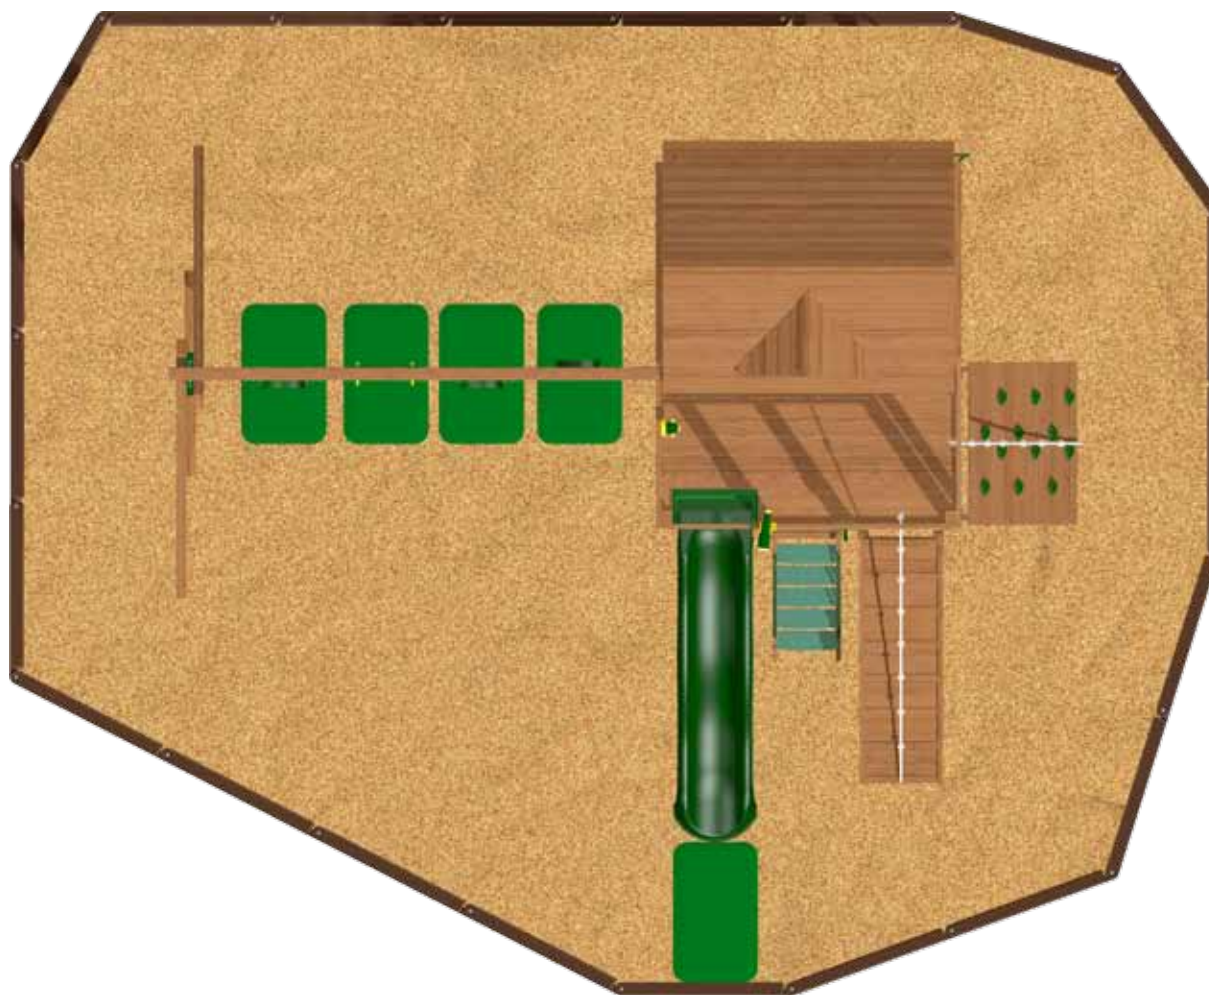

- 5' x 9' Play Deck (5' high)
- Wood Roof w/ Dormer & Gable Fans
- Clubhouse w/ Porch
- Access Ladder w/ wide flat steps
- Deluxe Hand Grips
- 10' Scoop Slide
- 9' high Swing Beam
- (3) Sling Swings & Ring Trapeze
- Rock Climber
- Picnic Table
- Play Floor
- Ramp
- Access Ladder Handles
- Steering Wheel, Telescope, Telephone & Periscope
- Limited Lifetime Warranty

Dimensions:

Swing Set Footprint: 21'5" x 16'5"
CPSC Recommended Space: 33'5" x 36'0"

Contoured Play Zone

Required Space: **28'6" x 23'2"**
(5) Wear Pads

Rubber Mulch Option (3" Depth)

(89) 40 lb. Bags
(22) 6" Borders & Spikes

Wood Mulch Option (6" Depth)

10 cu yd: Price set by dealer
(22) 6" Borders & Spikes

The CPSC (Consumer Product Safety Commission) recommends a Play Zone in front of and behind the swings that is twice the height of the swing pivot, plus a clear space extending 6' around the play structure. The swing set layouts pictured in this catalog do not conform with CPSC recommendations. Play Zones that meet the CPSC guidelines are available.