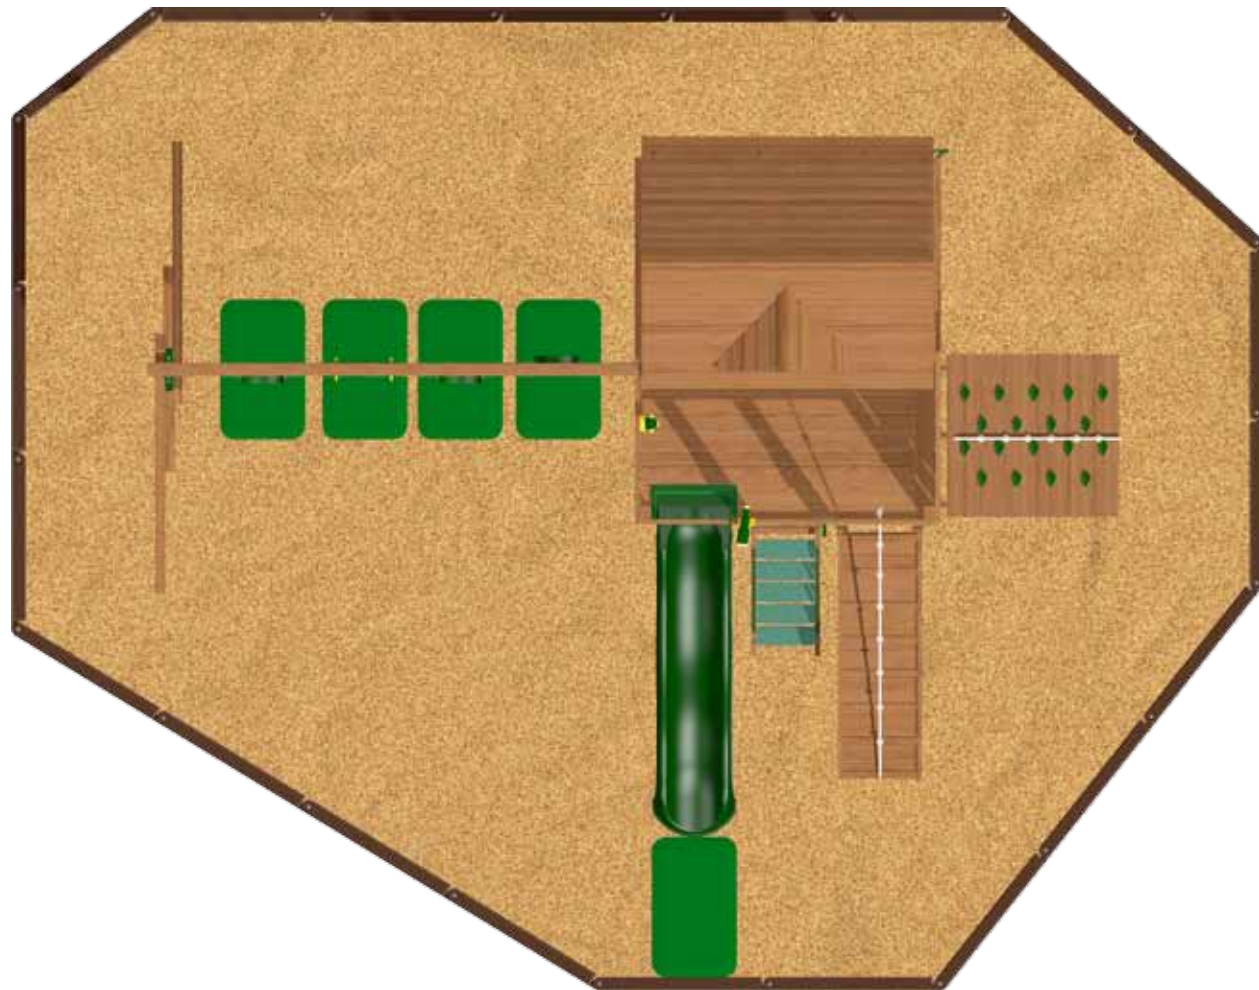

### Dimensions:

**Swing Set Footprint: 22'11" x 16'5"**  
CPSC Recommended Space: 34'11" x 36'0"

#### Contoured Play Zone

Required Space: **29'6" x 23'2"**  
(5) Wear Pads

#### Rubber Mulch Option (3" Depth)

(89) 40 lb. Bags  
(22) 6" Borders & Spikes

#### Wood Mulch Option (6" Depth)

10 cu yd: Price set by dealer  
(22) 6" Borders & Spikes

The CPSC (Consumer Product Safety Commission) recommends a Play Zone in front of and behind the swings that is twice the height of the swing pivot, plus a clear space extending 6' around the play structure. The swing set layouts pictured in this catalog do not conform with CPSC recommendations. Play Zones that meet the CPSC guidelines are available.