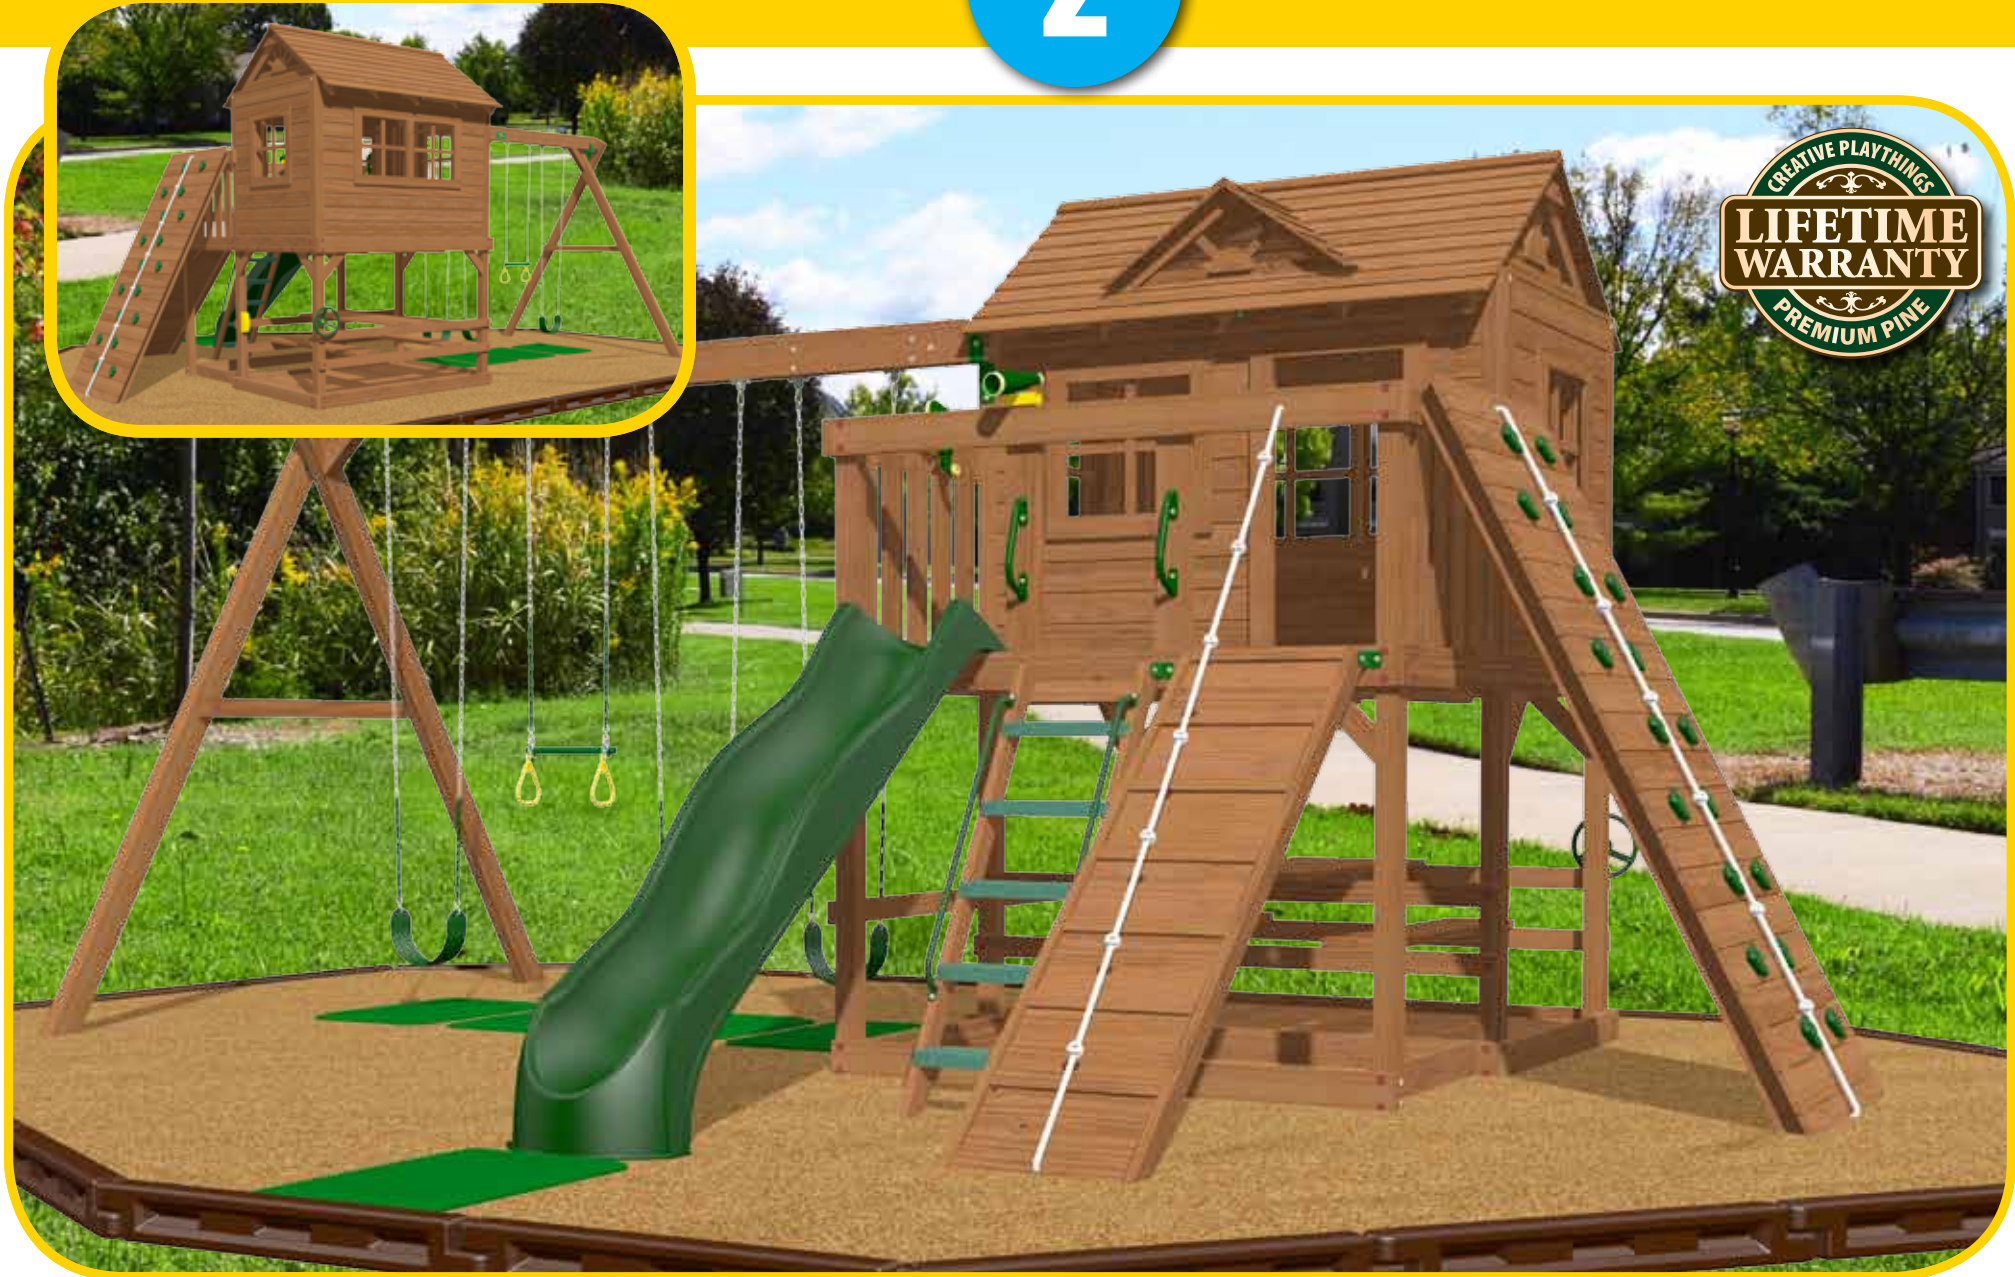

# Yorktown Series

# 2

CREATIVE PLAYTHINGS  
**LIFETIME WARRANTY**  
PREMIUM PINE

# 2

**Premium**  
Southern Yellow Pine

### Includes:

- 5' x 9' Play Deck (5' high)
- Wood Roof w/ Dormer & Gable Fans
- Clubhouse w/ Porch
- Access Ladder w/ wide flat steps
- Deluxe Hand Grips
- 10' Scoop Slide
- 9' high Swing Beam
- (3) Sling Swings & Ring Trapeze
- Pinnacle Rock Wall
- Picnic Table
- Play Floor
- Ramp
- Access Ladder Handles
- Steering Wheel, Telescope, Telephone & Periscope
- Limited Lifetime Warranty