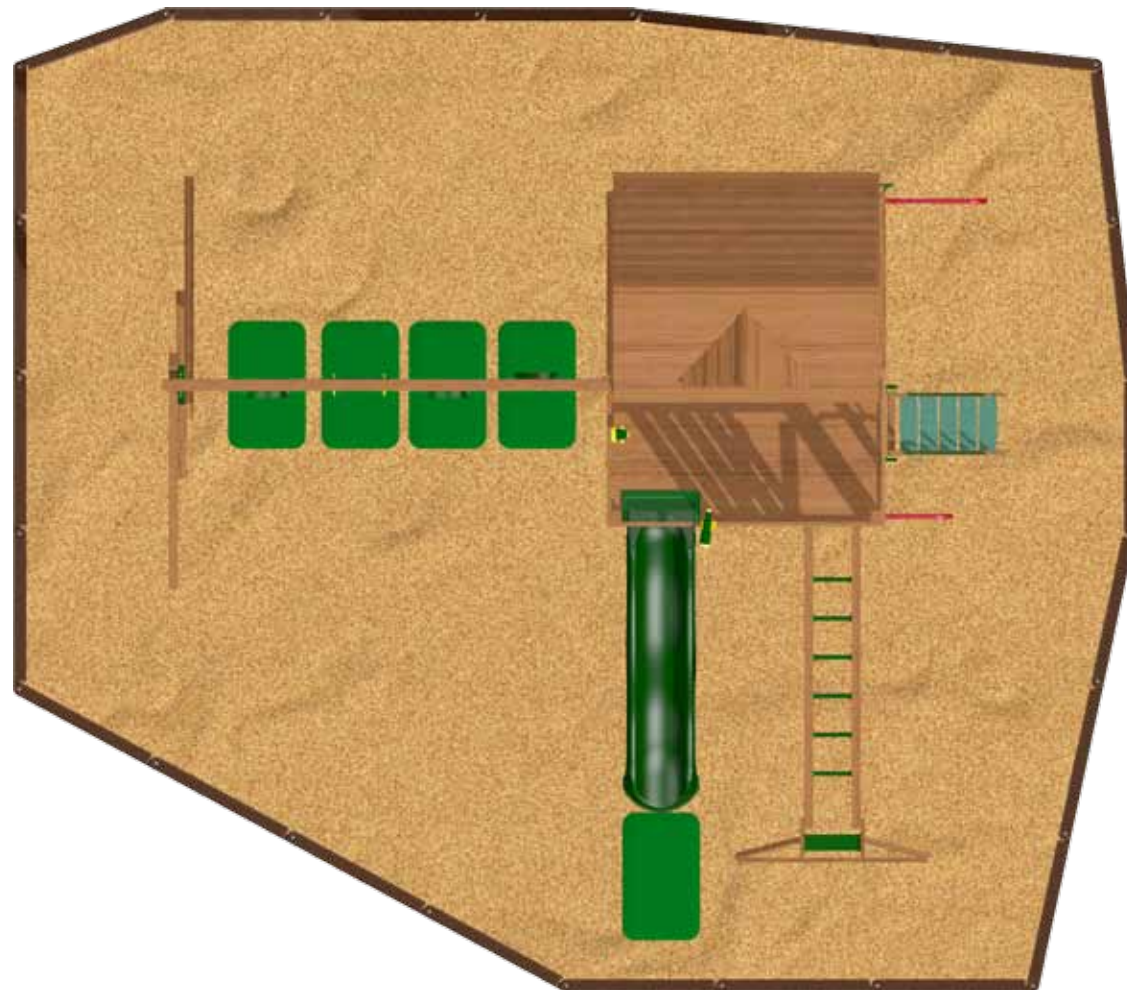

#### Contoured Play Zone

Required Space: 28'11" x 25'4"  
(5) Wear Pads

#### Wood Mulch Option (6" Depth)

10 cu yd: Price set by dealer  
(24) 6" Borders & Spikes

The CPSC (Consumer Product Safety Commission) recommends a Play Zone in front of and behind the swings that is twice the height of the swing pivot, plus a clear space extending 6' around the play structure. The swing set layouts pictured in this catalog do not conform with CPSC recommendations. Play Zones that meet the CPSC guidelines are available.