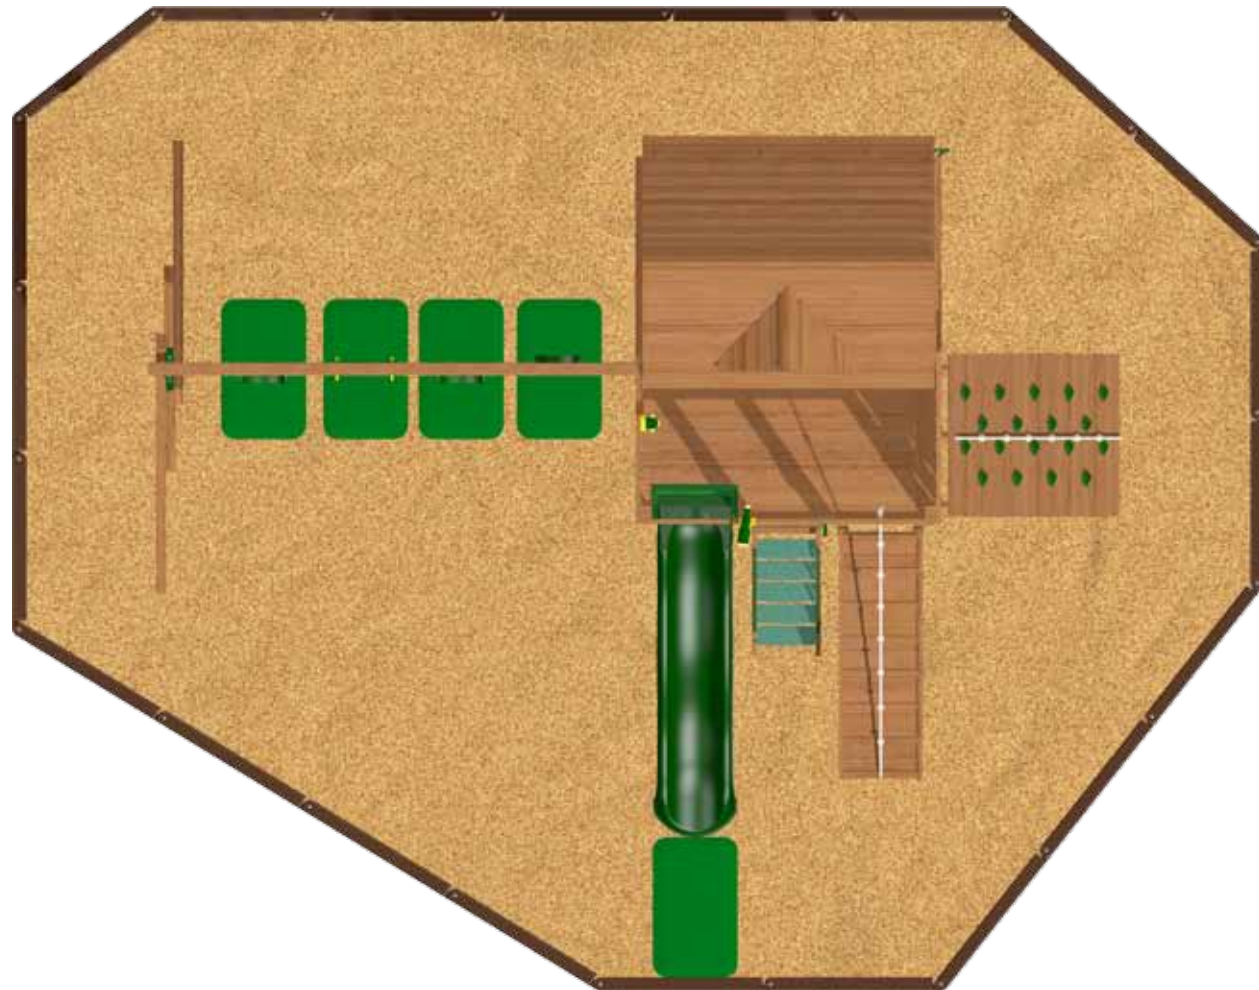

- 5' x 9' Play Deck (5' high)
- Wood Roof w/ Dormer & Gable Fans
- Clubhouse w/ Porch
- Access Ladder w/ wide flat steps
- Deluxe Hand Grips
- 10' Scoop Slide
- 9' high Swing Beam
- (3) Sling Swings & Ring Trapeze
- Pinnacle Rock Wall
- Play Floor & Play Walls
- Porch Play Floor & Play Walls
- Ramp
- Access Ladder Handles
- Steering Wheel, Telescope, Telephone & Periscope
- Limited Lifetime Warranty

Dimensions:

Swing Set Footprint: 22'11" x 16'5"
CPSC Recommended Space: 34'11" x 36'0"

Contoured Play Zone

Required Space: **29'6" x 23'2"**
(5) Wear Pads

Rubber Mulch Option (3" Depth)

(89) 40 lb. Bags
(22) 6" Borders & Spikes

Wood Mulch Option (6" Depth)

10 cu yd: Price set by dealer
(22) 6" Borders & Spikes

The CPSC (Consumer Product Safety Commission) recommends a Play Zone in front of and behind the swings that is twice the height of the swing pivot, plus a clear space extending 6' around the play structure. The swing set layouts pictured in this catalog do not conform with CPSC recommendations. Play Zones that meet the CPSC guidelines are available.