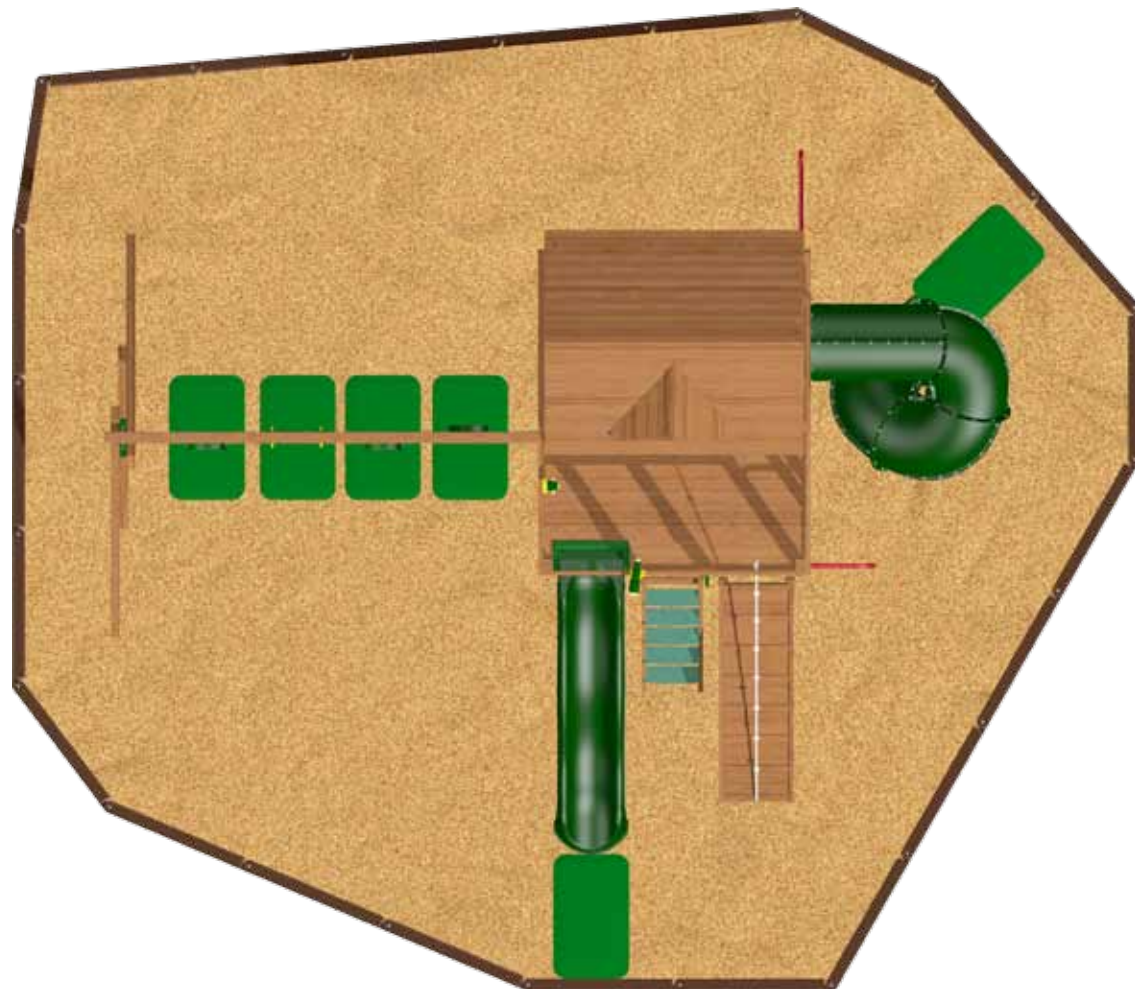

### Dimensions:

**Swing Set Footprint: 23'11" x 18'7"**  
CPSC Recommended Space: 35'11" x 36'0"

#### Contoured Play Zone

Required Space: **29'10" x 26'0"**  
(6) Wear Pads

#### Rubber Mulch Option (3" Depth)

(98) 40 lb. Bags  
(23) 6" Borders & Spikes

#### Wood Mulch Option (6" Depth)

11 cu yd: *Price set by dealer*  
(23) 6" Borders & Spikes

The CPSC (Consumer Product Safety Commission) recommends a Play Zone in front of and behind the swings that is twice the height of the swing pivot, plus a clear space extending 6' around the play structure. The swing set layouts pictured in this catalog do not conform with CPSC recommendations. Play Zones that meet the CPSC guidelines are available.