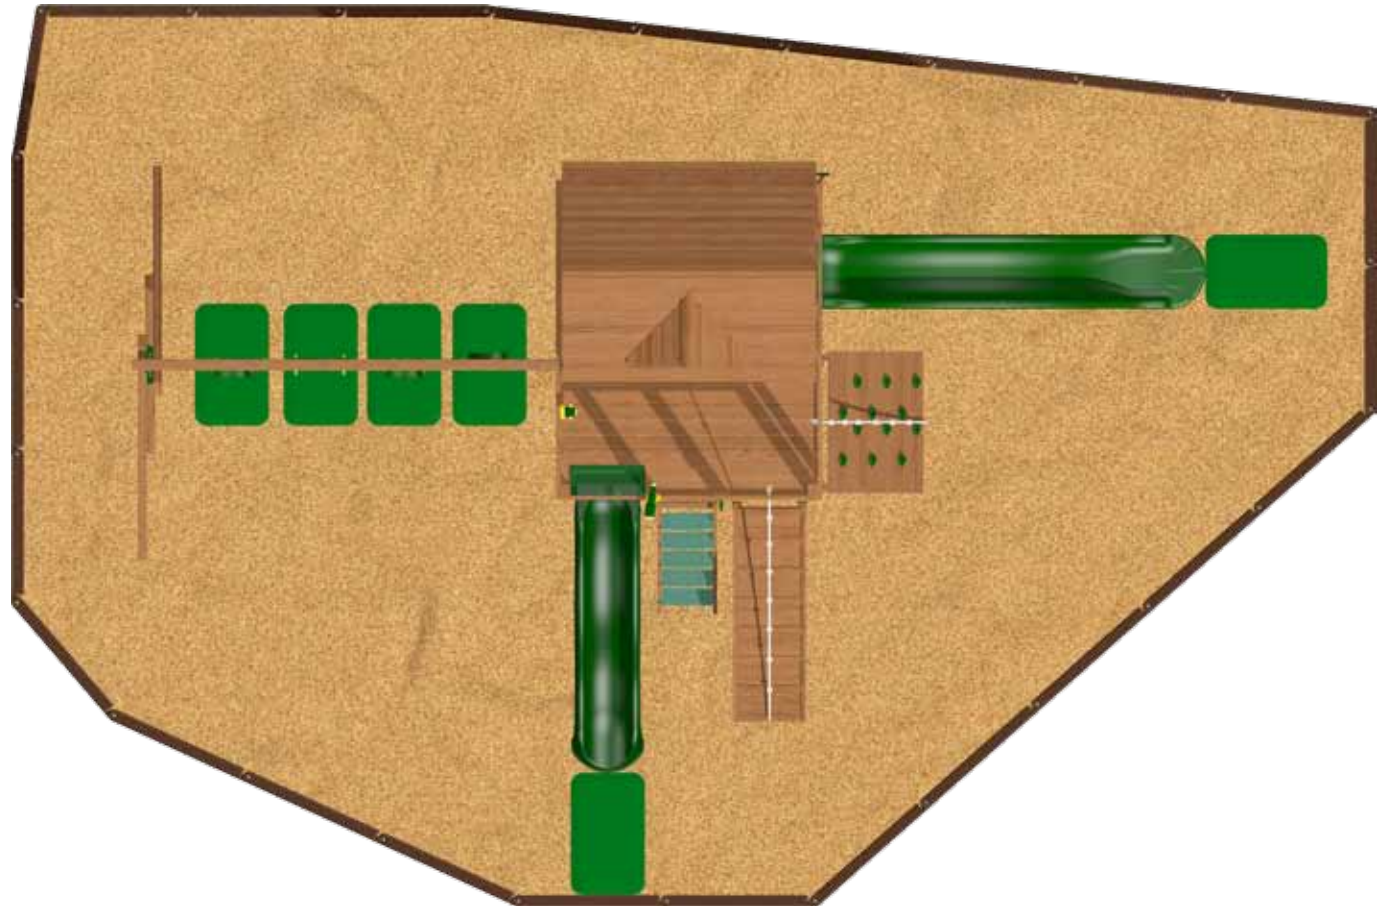

- 5' x 9' Play Deck (5' high)
- Wood Roof w/ Dormer & Gable Fans
- Clubhouse w/ Porch
- Access Ladder w/ wide flat steps
- Deluxe Hand Grips
- 10' Scoop Slide
- 9' high Swing Beam
- (3) Sling Swings & Ring Trapeze
- Rock Climber
- Play Floor
- Picnic Table
- Ramp
- 14' Swoosh Slide
- Steering Wheel, Telescope, Telephone & Periscope
- Limited Lifetime Warranty

Dimensions:

Swing Set Footprint: 28'10" x 16'5"
CPSC Recommended Space: 40'10" x 36'0"

Contoured Play Zone

Required Space: **35'3" x 24'7"**
(6) Wear Pads

Rubber Mulch Option (3" Depth)

(113) 40 lb. Bags
(26) 6" Borders & Spikes

Wood Mulch Option (6" Depth)

13 cu yd: Price set by dealer
(26) 6" Borders & Spikes

The CPSC (Consumer Product Safety Commission) recommends a Play Zone in front of and behind the swings that is twice the height of the swing pivot, plus a clear space extending 6' around the play structure. The swing set layouts pictured in this catalog do not conform with CPSC recommendations. Play Zones that meet the CPSC guidelines are available.