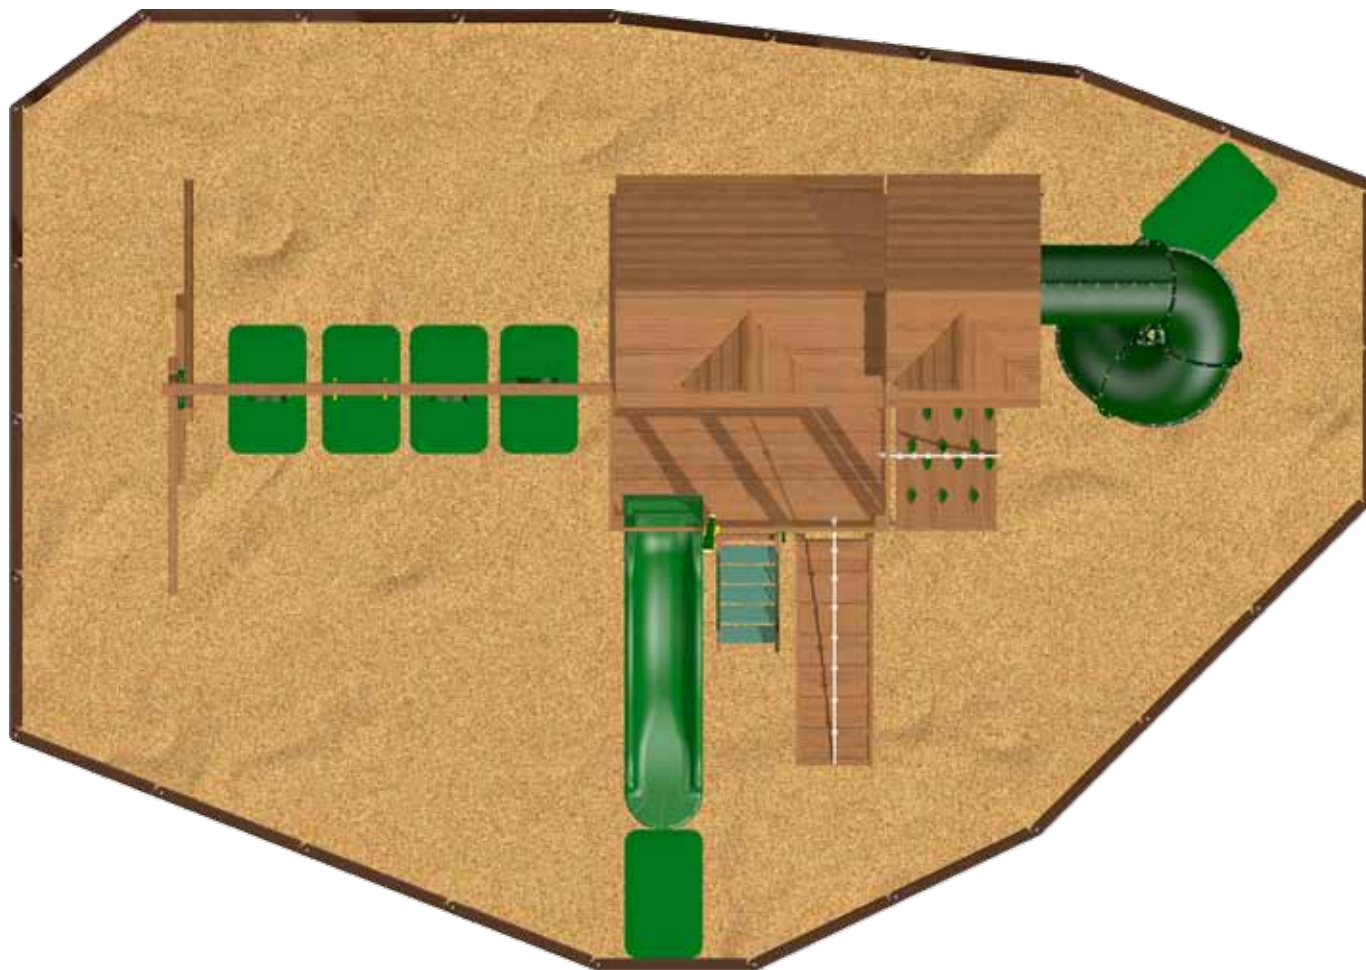

### Includes:

- 5' x 9' Play Deck (5' high)
- Wood Roof w/ Dormers & Gable Fans
- Clubhouse w/ Porch
- Access Ladder w/ wide flat steps
- Deluxe Hand Grips
- 10' Super Wave Slide
- 9' high Swing Beam
- (3) Sling Swings & Ring Trapeze
- Sky Box Play Deck w/ Wood Roof
- Play Floor & Picnic Table
- Sky Box Play Floor & Play Walls
- Spiral Slide
- Rock Climber
- Ramp
- Bubble Panel
- Access Ladder Handles
- Ship's Wheel, Telescope, Telephone & Binocular
- Limited Lifetime Warranty

#### Contoured Play Zone

Required Space: **35'0" x 24'7"**  
(6) Wear Pads

#### Rubber Mulch Option (3" Depth)

(110) 40 lb. Bags  
(25) 6" Borders & Spikes

#### Wood Mulch Option (6" Depth)

12 cu yd: *Price set by dealer*  
(25) 6" Borders & Spikes

The CPSC (Consumer Product Safety Commission) recommends a Play Zone in front of and behind the swings that is twice the height of the swing pivot, plus a clear space extending 6' around the play structure. The swing set layouts pictured in this catalog do not conform with CPSC recommendations. Play Zones that meet the CPSC guidelines are available.