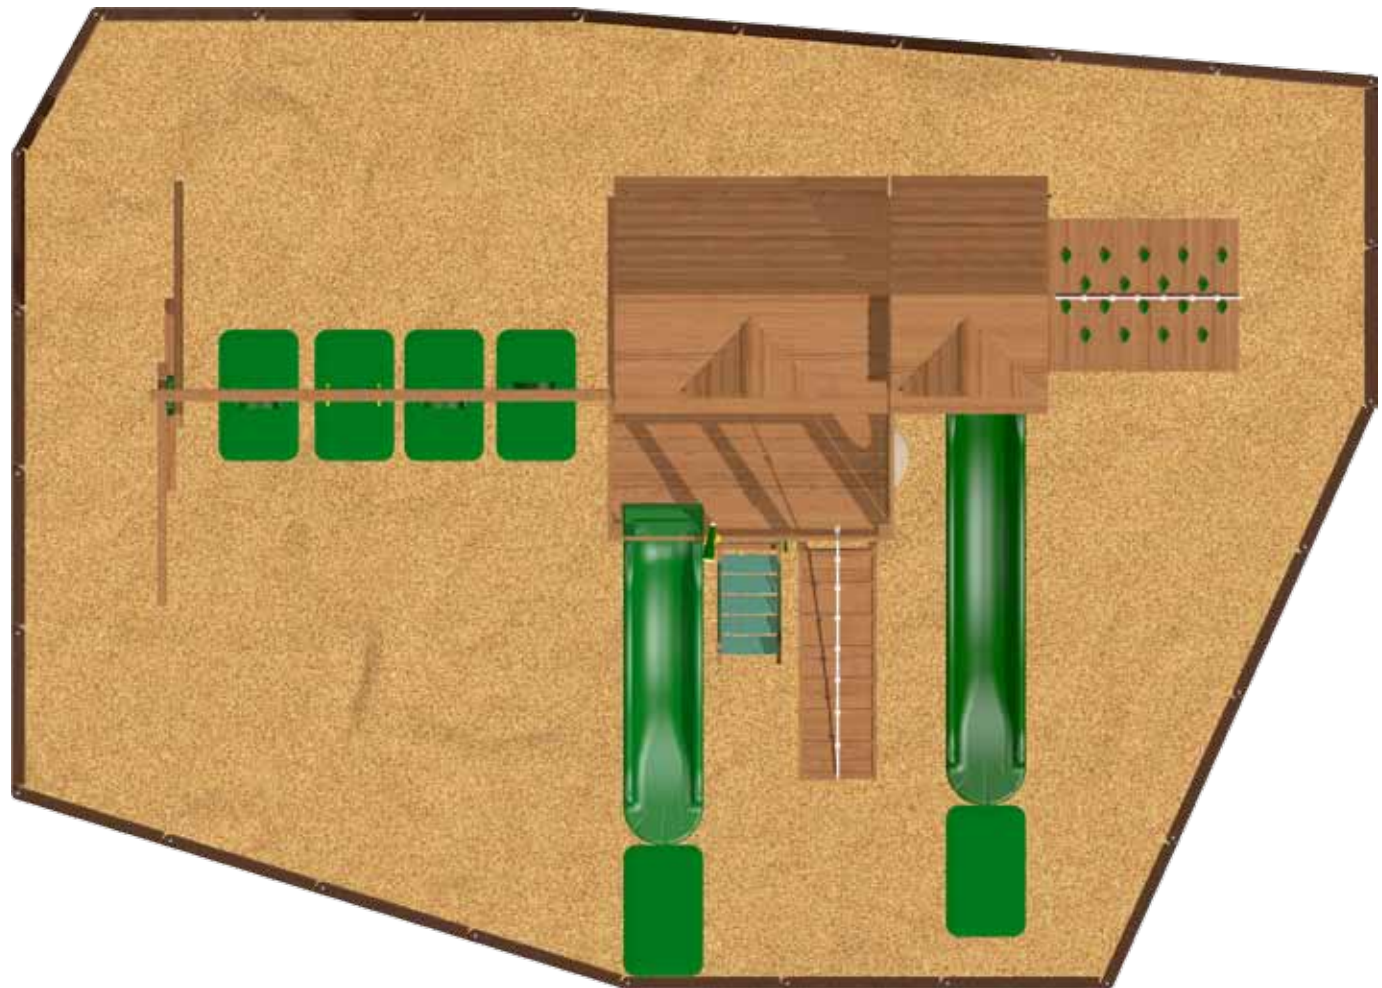

### Includes:

- 5' x 9' Play Deck (5' high)
- Wood Roof w/ Dormers & Gable Fans
- Clubhouse w/ Porch
- Access Ladder w/ wide flat steps
- Deluxe Hand Grips
- 10' Super Wave Slide
- 9' high Swing Beam
- (3) Sling Swings & Ring Trapeze
- Sky Box Play Deck w/ Wood Roof
- Play Floor & Picnic Table
- Sky Box Play Floor & Play Walls
- Pinnacle Rock Wall
- 14' Swoosh Slide
- Ramp
- Bubble Panel
- Access Ladder Handles & Slide Handle
- Ship's Wheel, Telescope, Telephone & Binocular
- Limited Lifetime Warranty

### Dimensions:

**Swing Set Footprint:** 27'5" x 16'7"  
CPSC Recommended Space: 39'5" x 36'0"

#### Contoured Play Zone

Required Space: 34'3" x 24'7"  
(6) Wear Pads

#### Wood Mulch Option (6" Depth)

13 cu yd: Price set by dealer  
(26) 6" Borders & Spikes

The CPSC (Consumer Product Safety Commission) recommends a Play Zone in front of and behind the swings that is twice the height of the swing pivot, plus a clear space extending 6' around the play structure. The swing set layouts pictured in this catalog do not conform with CPSC recommendations. Play Zones that meet the CPSC guidelines are available.