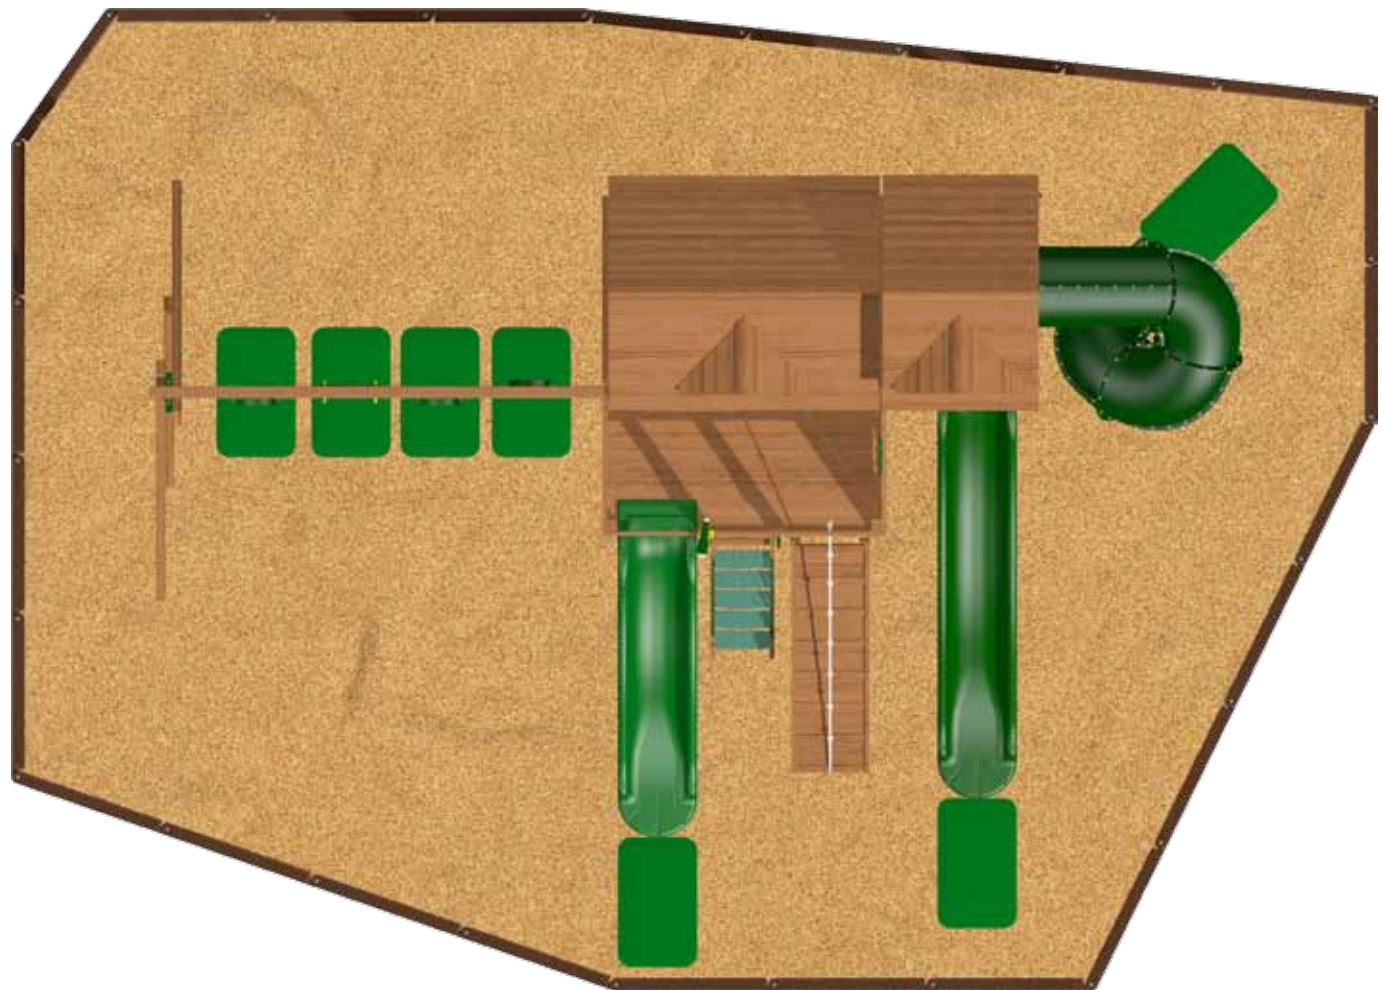

- 5' x 9' Play Deck (5' high)
- Wood Roof w/ Dormers & Gable Fans
- Clubhouse w/ Porch
- Access Ladder w/ wide flat steps
- Deluxe Hand Grips
- 10' Super Wave Slide
- 9' high Swing Beam
- (3) Sling Swings & Ring Trapeze
- Sky Box Play Deck w/ Wood Roof
- Sky Box Play Floor & Play Walls
- Porch Play Floor & Play Walls
- Lower Clubhouse
- Flower Box & Shutters
- 14' Swoosh Slide
- Spiral Slide
- Ramp
- Bubble Panel & Tic Tac Toe
- Access Ladder Handles & Slide Handle
- Wheel, Telescope, Phone & Binocular
- Limited Lifetime Warranty

Dimensions:

Swing Set Footprint: 27'8" x 16'8"
CPSC Recommended Space: 39'8" x 36'0"

Contoured Play Zone

Required Space: **34'7" x 24'11"**
(7) Wear Pads

Rubber Mulch Option (3" Depth)

(117) 40 lb. Bags
(26) 6" Borders & Spikes

Wood Mulch Option (6" Depth)

13 cu yd: *Price set by dealer*
(26) 6" Borders & Spikes

The CPSC (Consumer Product Safety Commission) recommends a Play Zone in front of and behind the swings that is twice the height of the swing pivot, plus a clear space extending 6' around the play structure. The swing set layouts pictured in this catalog do not conform with CPSC recommendations. Play Zones that meet the CPSC guidelines are available.