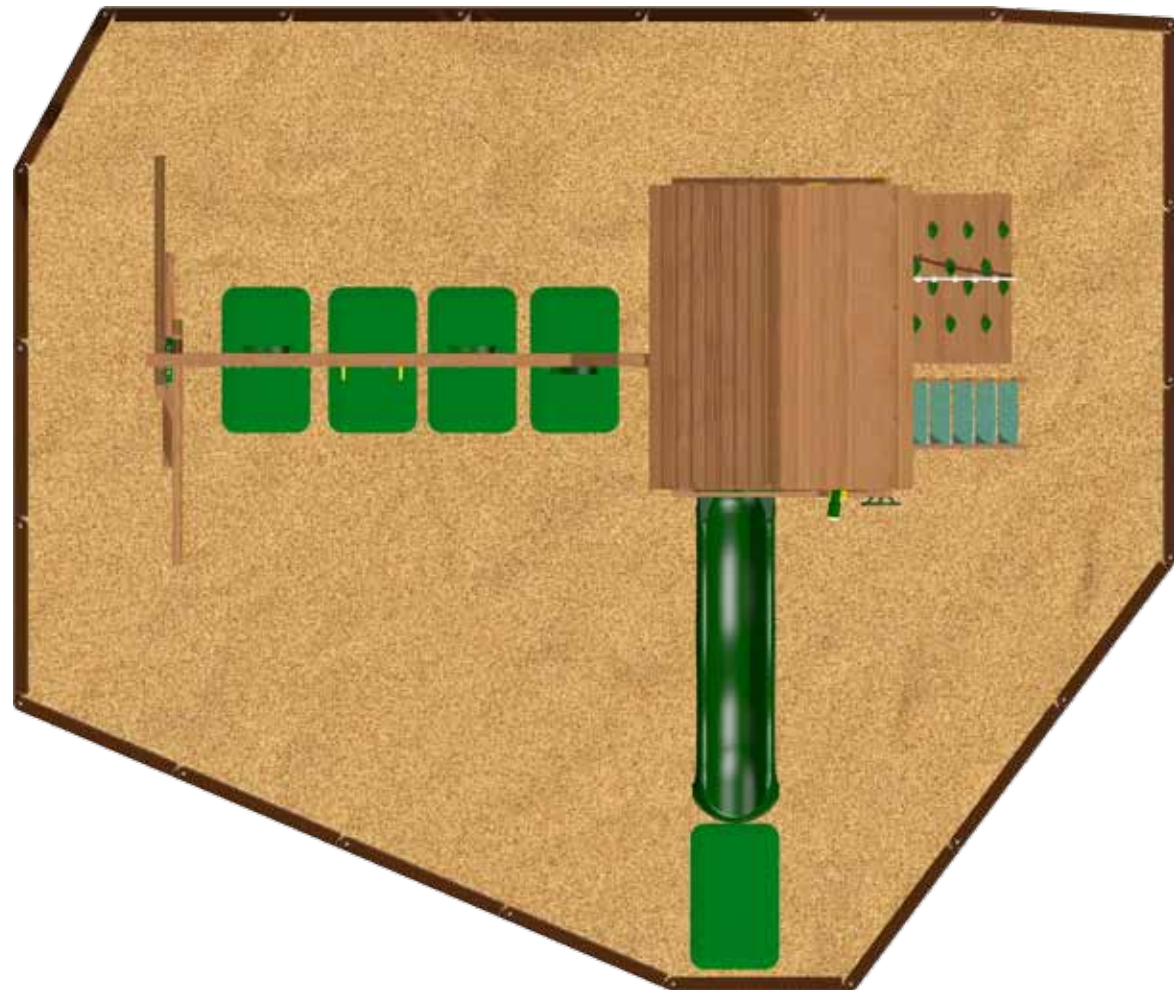

- 5' x 7' Play Deck (5' high)
- Wood Roof
- Access Ladder w/ wide flat steps
- Deluxe Hand Grips
- 10' Scoop Slide
- 7' high Swing Beam
- (3) Sling Swings & Ring Trapeze
- Rock Climber
- Picnic Table
- Gable Fans
- Steering Wheel, Telescope, Telephone & Periscope
- Limited Lifetime Warranty

Dimensions:

Swing Set Footprint: 19'11" x 15'1"
CPSC Recommended Space: 31'0" x 30'6"

Contoured Play Zone

Required Space: **26'3" x 22'2"**
(5) Wear Pads

Rubber Mulch Option (3" Depth)

(78) 40 lb. Bags
(21) 6" Borders & Spikes

Wood Mulch Option (6" Depth)

9 cu yd: Price set by dealer
(21) 6" Borders & Spikes

The CPSC (Consumer Product Safety Commission) recommends a Play Zone in front of and behind the swings that is twice the height of the swing pivot, plus a clear space extending 6' around the play structure. The swing set layouts pictured in this catalog do not conform with CPSC recommendations. Play Zones that meet the CPSC guidelines are available.