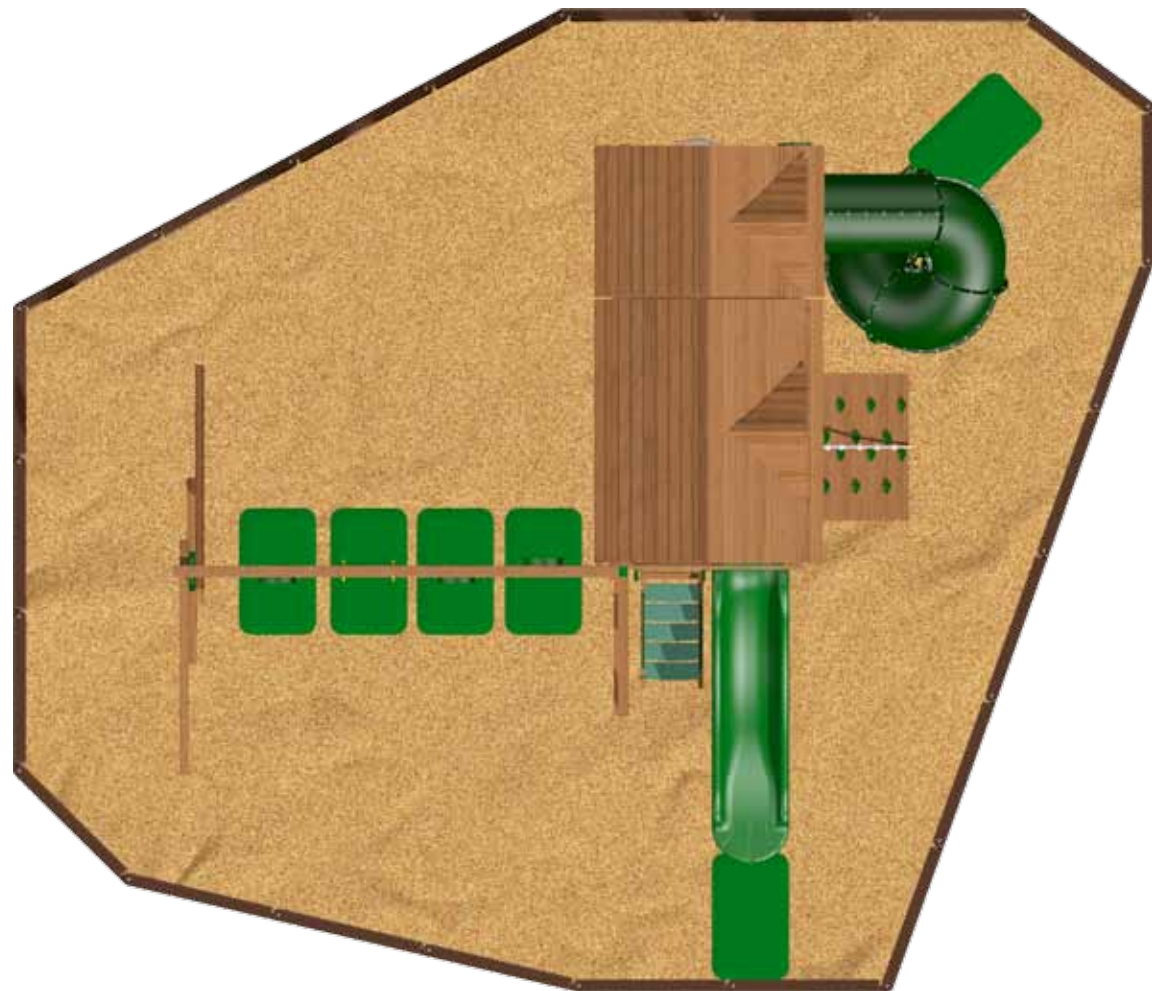

Lexington Series

Package

9

Lexington Series

Package 9

Premium
Southern Yellow Pine

Includes:

- 5' x 7' Play Deck (5' high)
- Wood Roof
- Access Ladder w/ wide flat steps
- Deluxe Hand Grips
- 10' Super Wave Slide
- 9' high Swing Beam
- (3) Sling Swings & Ring Trapeze
- Rock Climber
- Sky Box Play Deck with Wood Roof
- Play Floor
- Picnic Table
- Access Ladder Handles
- Gable Fans
- (2) Dormers
- Bubble Panel
- Spiral Slide
- Steering Wheel, Telescope, Telephone & Periscope
- Limited Lifetime Warranty

Dimensions:

Swing Set Footprint: 21'9" x 18'7"
CPSC Recommended Space: 33'9" x 36'0"

Contoured Play Zone

Required Space: **29'8" x 25'7"**
(6) Wear Pads

Rubber Mulch Option (3" Depth)

(95) 40 lb. Bags
(23) 6" Borders & Spikes

Wood Mulch Option (6" Depth)

11 cu yd: *Price set by dealer*
(23) 6" Borders & Spikes

The CPSC (Consumer Product Safety Commission) recommends a Play Zone in front of and behind the swings that is twice the height of the swing pivot, plus a clear space extending 6' around the play structure. The swing set layouts pictured in this catalog do not conform with CPSC recommendations. Play Zones that meet the CPSC guidelines are available.