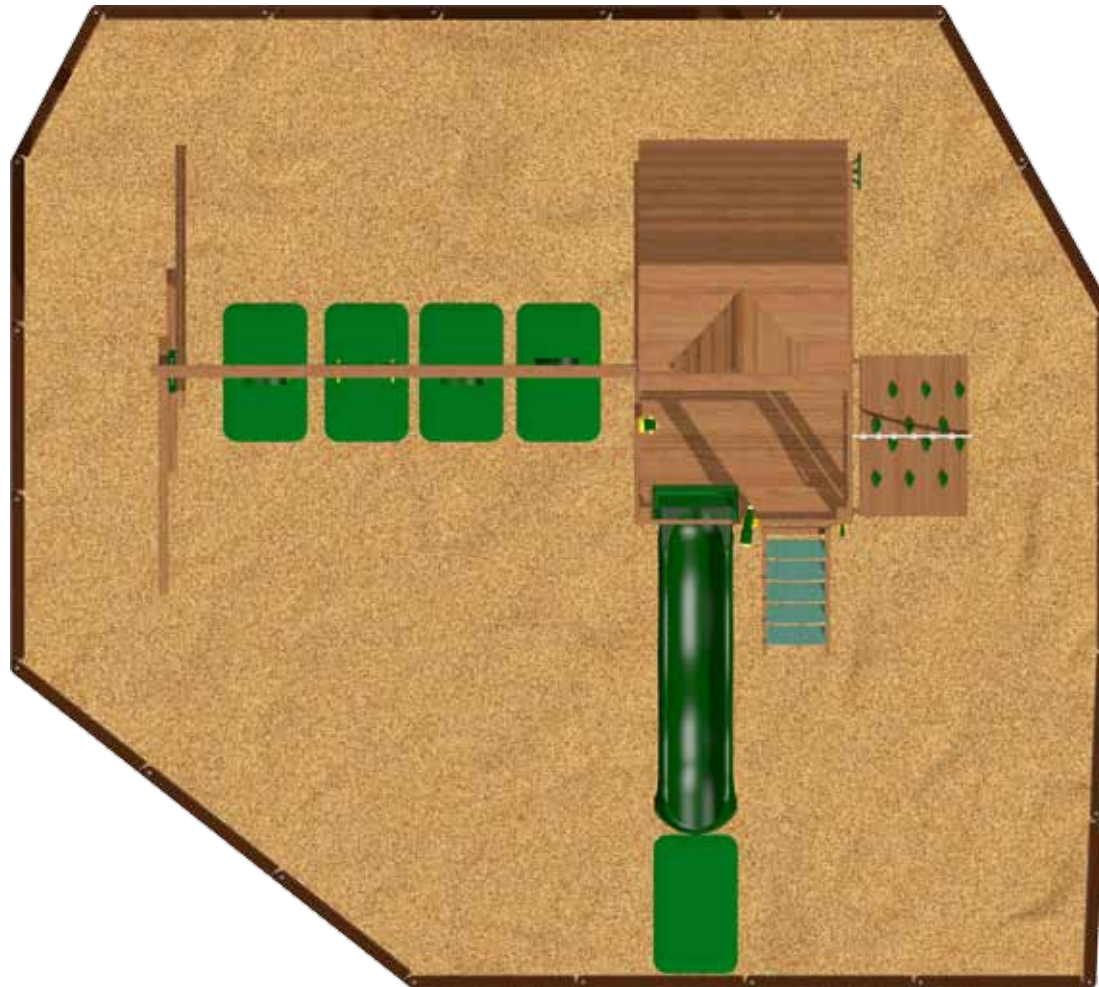

Dimensions:

Swing Set Footprint: 19'5" x 16'5"
CPSC Recommended Space: 31'5" x 36'0"

Contoured Play Zone

Required Space: 25'9" x 23'5"
(5) Wear Pads

Rubber Mulch Option (3" Depth)

(87) 40 lb. Bags
(22) 6" Borders & Spikes

Wood Mulch Option (6" Depth)

10 cu yd: Price set by dealer
(22) 6" Borders & Spikes

The CPSC (Consumer Product Safety Commission) recommends a Play Zone in front of and behind the swings that is twice the height of the swing pivot, plus a clear space extending 6' around the play structure. The swing set layouts pictured in this catalog do not conform with CPSC recommendations. Play Zones that meet the CPSC guidelines are available.