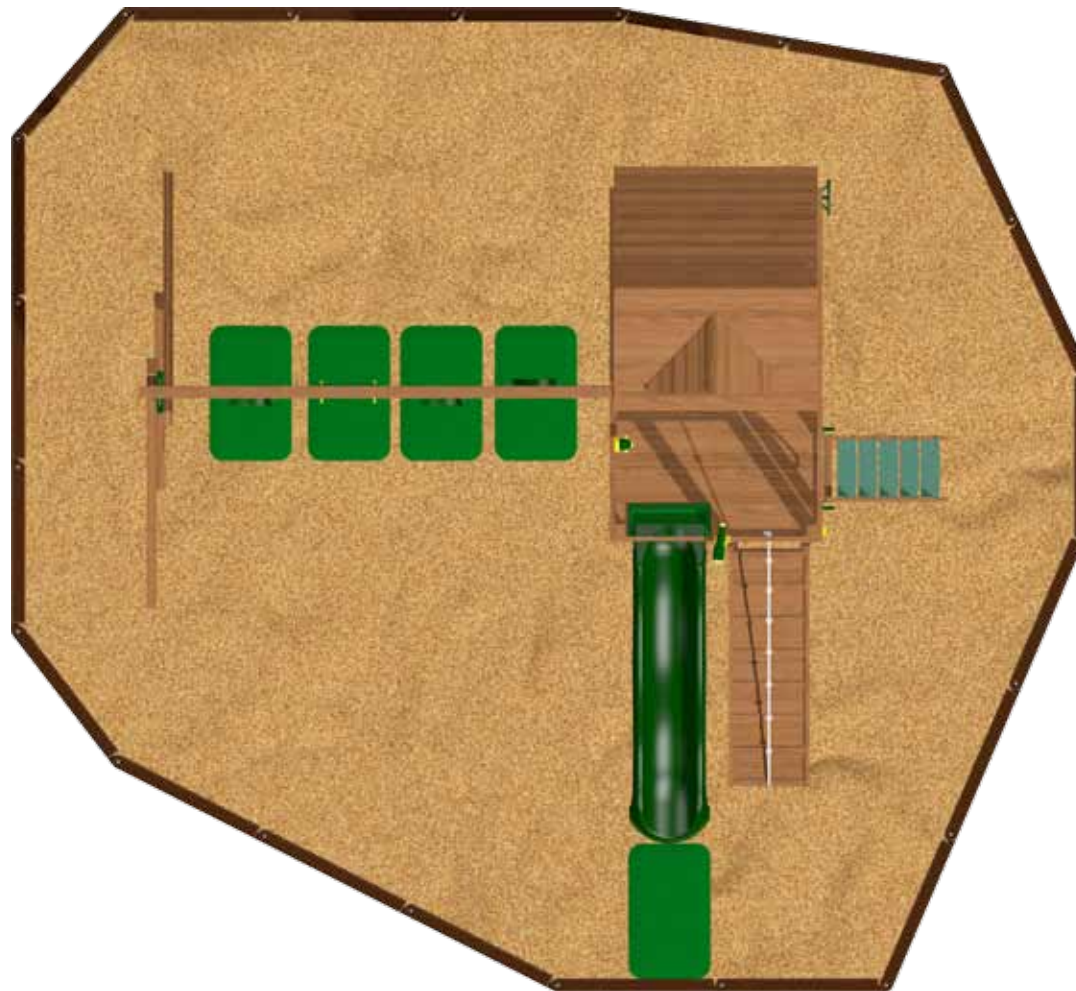

### Dimensions:

**Swing Set Footprint: 19'10" x 16'5"**  
CPSC Recommended Space: 31'10" x 36'0"

#### Contoured Play Zone

Required Space: **26'3" x 24'0"**  
(5) Wear Pads

#### Rubber Mulch Option (3" Depth)

(83) 40 lb. Bags  
(21) 6" Borders & Spikes

#### Wood Mulch Option (6" Depth)

10 cu yd: *Price set by dealer*  
(21) 6" Borders & Spikes

The CPSC (Consumer Product Safety Commission) recommends a Play Zone in front of and behind the swings that is twice the height of the swing pivot, plus a clear space extending 6' around the play structure. The swing set layouts pictured in this catalog do not conform with CPSC recommendations. Play Zones that meet the CPSC guidelines are available.