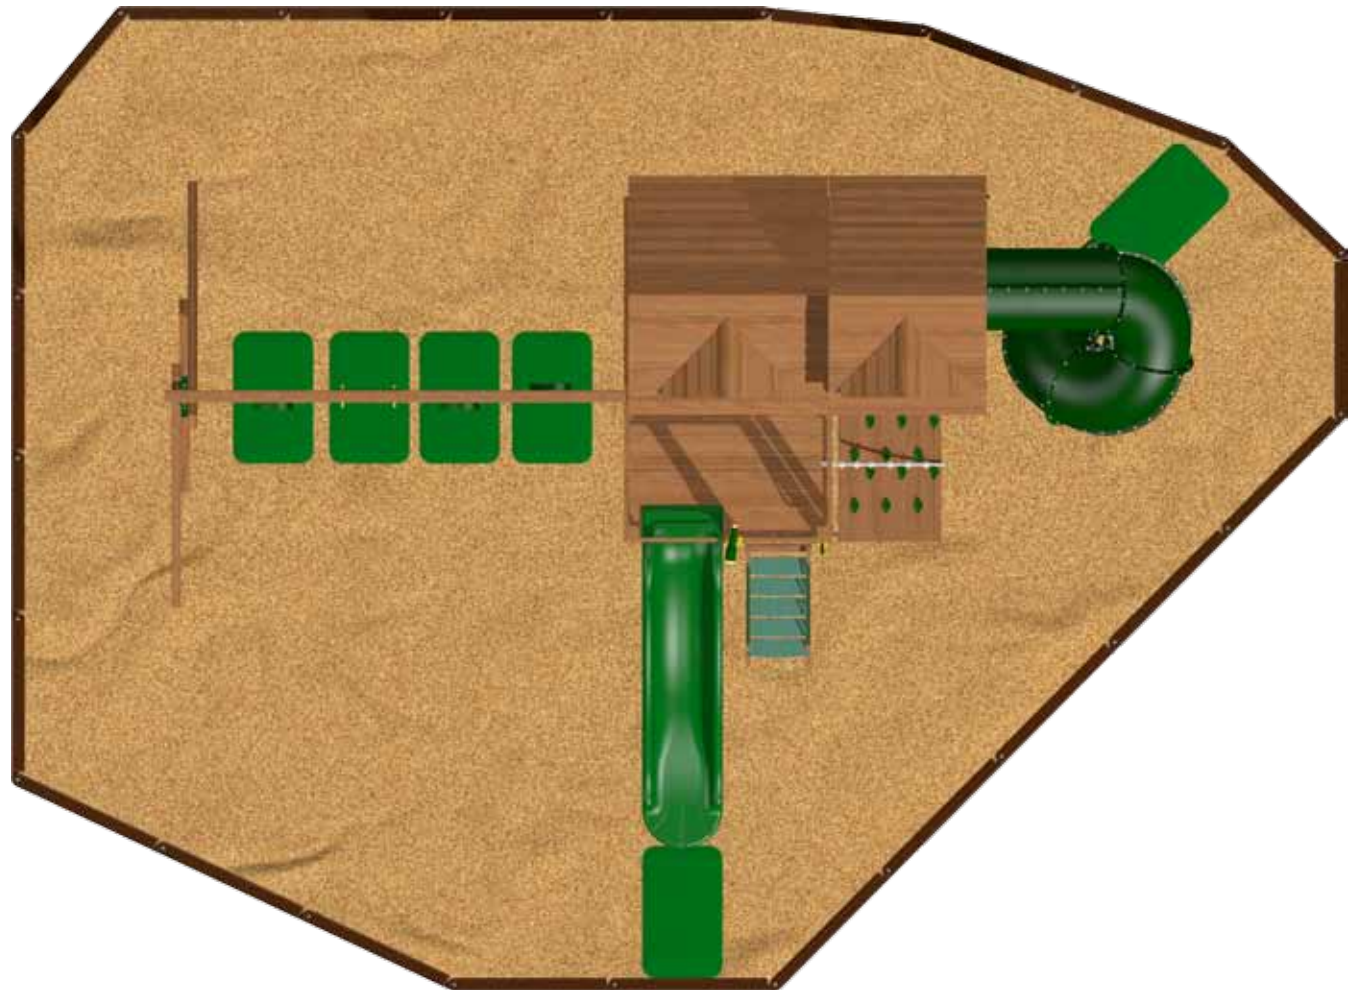

- 5' x 9' Play Deck (5' high)
- Wood Roof w/ Dormers & Gable Fans
- Clubhouse w/ Porch
- Access Ladder w/ wide flat steps
- Deluxe Hand Grips
- 10' Super Wave Slide
- 9' high Swing Beam
- (3) Sling Swings & Ring Trapeze
- Sky Box Play Deck w/ Wood Roof
- Play Floor
- Picnic Table
- Rock Climber
- Spiral Slide
- Access Ladder Handles
- Ship's Wheel, Telescope, Telephone & Binocular
- Limited Lifetime Warranty

Dimensions:

Swing Set Footprint: 25'8" x 16'8"
CPSC Recommended Space: 37'7" x 36'0"

Contoured Play Zone

Required Space: **33'4" x 24'6"**
(6) Wear Pads

Rubber Mulch Option (3" Depth)

(103) 40 lb. Bags
(24) 6" Borders & Spikes

Wood Mulch Option (6" Depth)

12 cu yd: *Price set by dealer*
(24) 6" Borders & Spikes

The CPSC (Consumer Product Safety Commission) recommends a Play Zone in front of and behind the swings that is twice the height of the swing pivot, plus a clear space extending 6' around the play structure. The swing set layouts pictured in this catalog do not conform with CPSC recommendations. Play Zones that meet the CPSC guidelines are available.