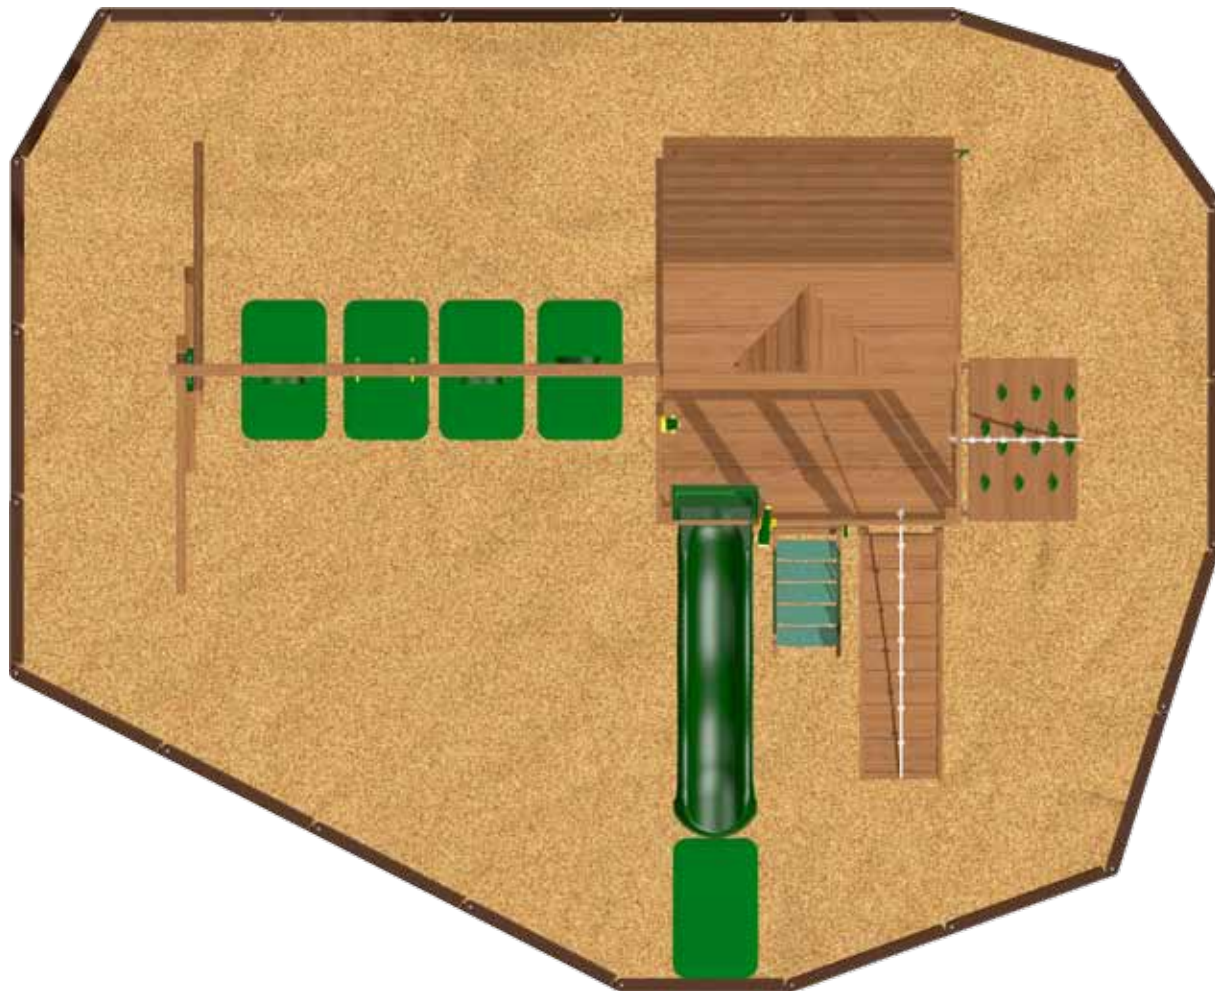

### Dimensions:

**Swing Set Footprint: 21'5" x 16'5"**  
CPSC Recommended Space: 33'5" x 36'0"

#### Contoured Play Zone

Required Space: **28'6" x 23'2"**  
(5) Wear Pads

#### Rubber Mulch Option (3" Depth)

(89) 40 lb. Bags  
(22) 6" Borders & Spikes

#### Wood Mulch Option (6" Depth)

10 cu yd: Price set by dealer  
(22) 6" Borders & Spikes

The CPSC (Consumer Product Safety Commission) recommends a Play Zone in front of and behind the swings that is twice the height of the swing pivot, plus a clear space extending 6' around the play structure. The swing set layouts pictured in this catalog do not conform with CPSC recommendations. Play Zones that meet the CPSC guidelines are available.