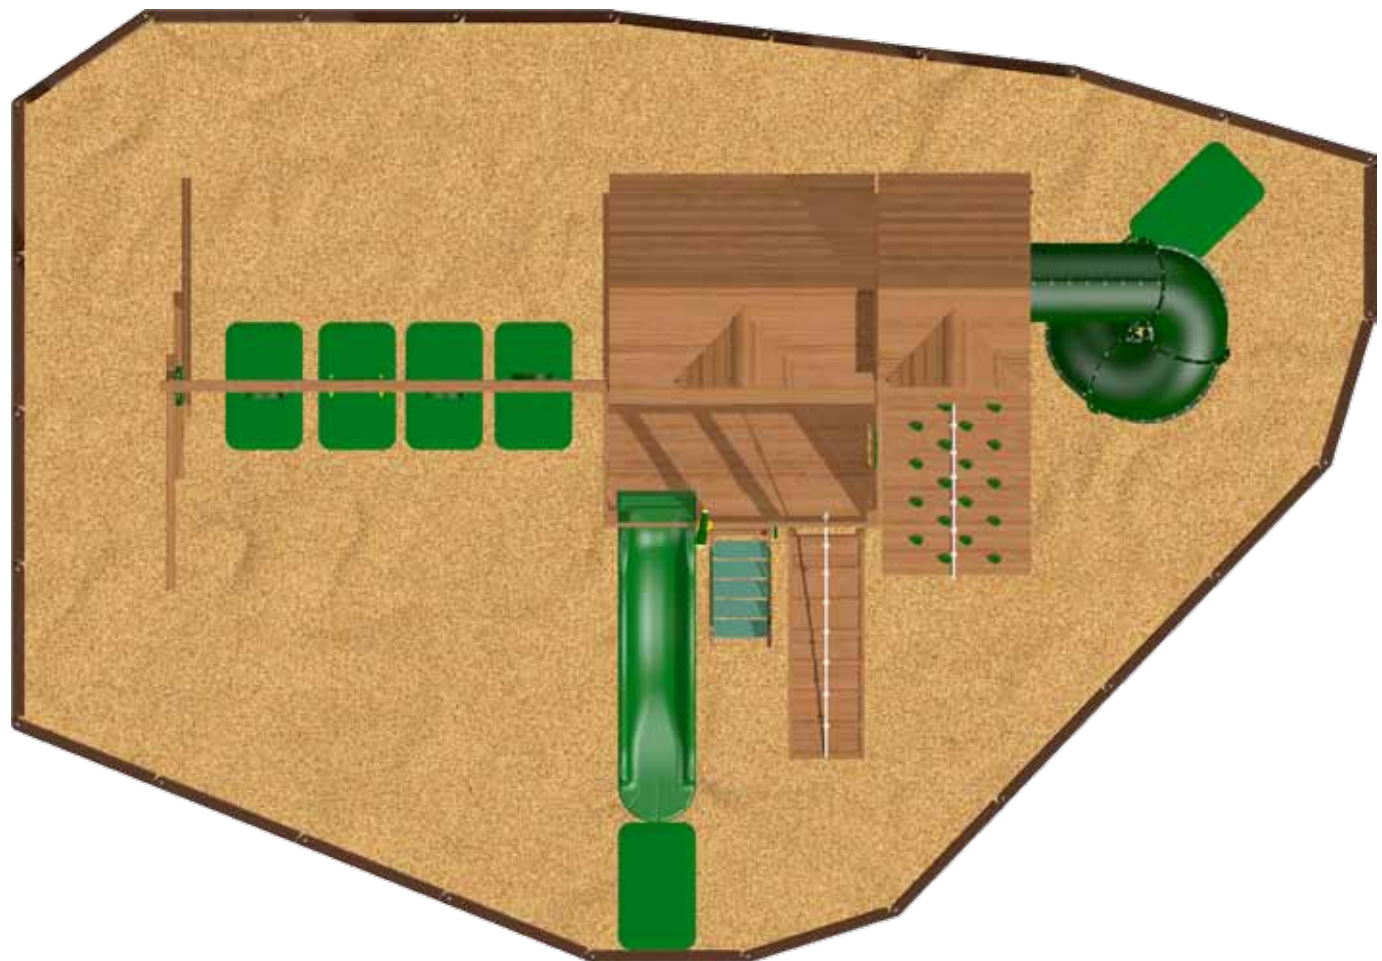

### Includes:

- 5' x 9' Play Deck (5' high)
- Wood Roof w/ Dormers & Gable Fans
- Clubhouse w/ Porch
- Access Ladder w/ wide flat steps
- Deluxe Hand Grips
- 10' Super Wave Slide
- 9' high Swing Beam
- (3) Sling Swings & Ring Trapeze
- Sky Box Play Deck w/ Wood Roof
- Sky Box Play Floor & Play Walls
- Porch Play Floor & Play Walls
- Lower Clubhouse
- Flower Box & Shutters
- Pinnacle Rock Wall
- Spiral Slide
- Ramp
- Bubble Panel & Tic Tac Toe
- Access Ladder Handles & Slide Handle
- Wheel, Telescope, Phone & Binocular
- Limited Lifetime Warranty

### Dimensions:

**Swing Set Footprint: 27'8" x 16'8"**  
CPSC Recommended Space: 39'8" x 36'0"

#### Contoured Play Zone

Required Space: **35'3" x 24'7"**  
(6) Wear Pads

#### Wood Mulch Option (6" Depth)

12 cu yd: *Price set by dealer*  
(25) 6" Borders & Spikes

The CPSC (Consumer Product Safety Commission) recommends a Play Zone in front of and behind the swings that is twice the height of the swing pivot, plus a clear space extending 6' around the play structure. The swing set layouts pictured in this catalog do not conform with CPSC recommendations. Play Zones that meet the CPSC guidelines are available.